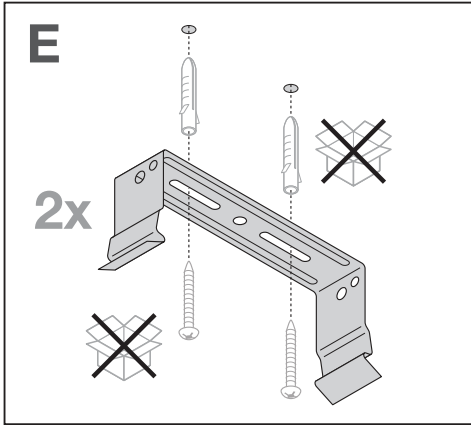

LOWBAY FLEX SUSPENSION KIT
EAN 4058075693722

LOWBAY FLEX 1200 P / LOWBAY FLEX 1200 DALI P

LOWBAY FLEX (BP) 1500 P / LOWBAY FLEX (BP) 1500 DALI P

C10449058
G11138985
29.03.22

LEDVANCE GmbH
Steinerne Furt 62
86167 Augsburg, Germany
www.ledvance.com