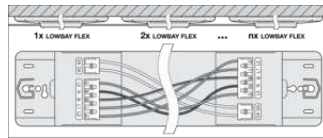

References / Links

- For Guarantee see www.ledvance.com/guarantee

DISCLAIMER

Subject to change without notice. Errors and omission excepted. Always make sure to use the most recent release.