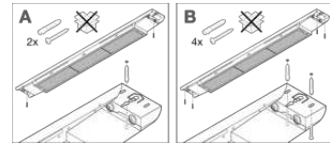

References / Links

- For Guarantee see www.ledvance.com/guarantee

DISCLAIMER

Subject to change without notice. Errors and omission excepted. Always make sure to use the most recent release.