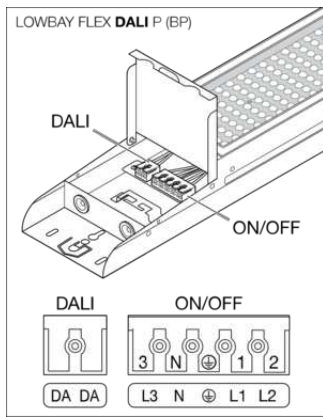

References / Links

- For Guarantee see www.ledvance.com/guarantee

DISCLAIMER

Subject to change without notice. Errors and omission excepted. Always make sure to use the most recent release.