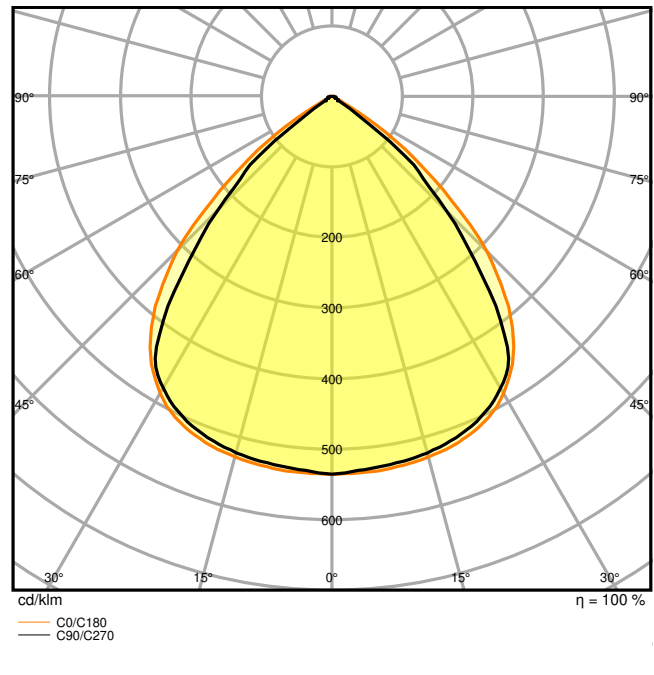

### Photometrical data

Luminous flux	16800 lm
Luminous efficacy	160 lm/W
Color temperature	4000 K
Light color (designation)	Cool White
Color rendering index Ra	$\geq 80$
Standard deviation of color matching	< 3 sdcn
Low flicker	Yes
Photobiological safety group acc. to EN62778	RG1
Photobiological safety group acc. to EN62471	RG1
Beam angle	90 °

LDC typ cone

LDC typ polar

Dimensions & Weight

Length	1527 mm
Width	115.00 mm
Height	65.00 mm
Product weight	4200.00 g