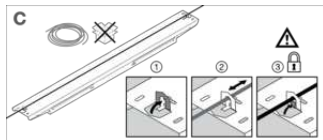

References / Links

- For Guarantee see www.ledvance.com/guarantee

DISCLAIMER

Subject to change without notice. Errors and omission excepted. Always make sure to use the most recent release.