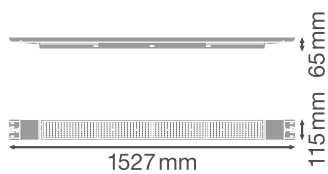

### Product features

- Different luminous flux and beam angle for mounting heights of ~ 4 m to ~10 m in 4000 K
- Through-wiring cable already installed
- Long Lifetime (L80/B10): up to 100,000 h
- High color consistency:  $\leq 3$  SDCM

### Photometrical data

Luminous flux	16800 lm
Luminous efficacy	160 lm/W
Color temperature	4000 K
Light color (designation)	Cool White
Color rendering index Ra	$\geq 80$
Standard deviation of color matching	< 3 sdcn
Low flicker	Yes
Photobiological safety group acc. to EN62778	RG1
Photobiological safety group acc. to EN62471	RG1
Beam angle	90 °

LDC typ cone

LDC typ polar

Dimensions & Weight

Length	1527 mm
Width	115.00 mm
Height	65.00 mm
Product weight	4200.00 g