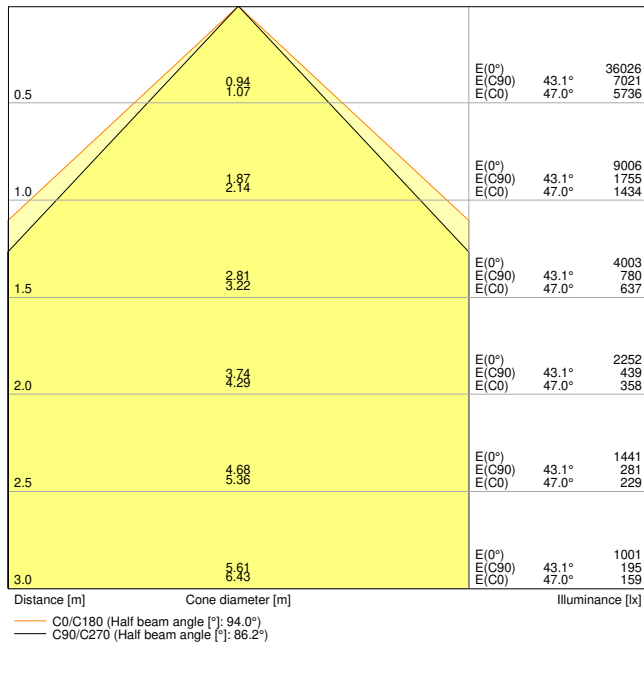

### Product features

- Different luminous flux and beam angle for mounting heights of ~ 4 m to ~10 m in 4000 K
- Through-wiring cable already installed
- Long Lifetime (L80/B10): up to 100,000 h
- High color consistency:  $\leq 3$  SDCM

LDC typ cone

LDC typ polar

Dimensions & Weight

Length	1527 mm
Width	115.00 mm
Height	65.00 mm
Product weight	4200.00 g