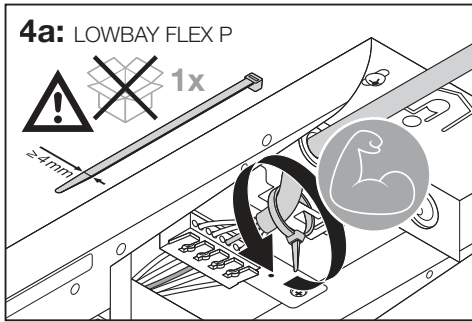

LOWBAY FLEX SUSPENSION KIT
EAN 4058075693722

LOWBAY FLEX 1200 P / LOWBAY FLEX 1200 DALI P

LOWBAY FLEX (BP) 1500 P / LOWBAY FLEX (BP) 1500 DALI P

n	B16	C10	C16
LOWBAY FLEX 1200 P 42W	18	14	23
LOWBAY FLEX 1200 P 73W	17	13	22
LOWBAY FLEX (BP) 1500 P 105W	21	16	27
LOWBAY FLEX 1200 DALI P 42W	9	8	12
LOWBAY FLEX 1200 DALI P 73W	27	23	36
LOWBAY FLEX (BP) 1500 DALI P 105W	27	17	28