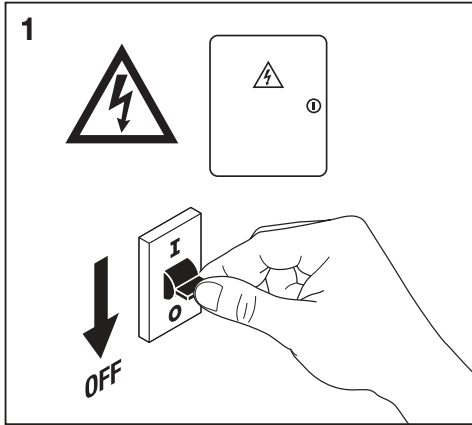

LOWBAY FLEX SUSPENSION KIT
EAN 4058075693722

LOWBAY FLEX 1200 P / LOWBAY FLEX 1200 DALI P

LOWBAY FLEX (BP) 1500 P / LOWBAY FLEX (BP) 1500 DALI P

n	B16	C10	C16
LOWBAY FLEX 1200 P 42W	18	14	23
LOWBAY FLEX 1200 P 73W	17	13	22
LOWBAY FLEX (BP) 1500 P 105W	21	16	27
LOWBAY FLEX 1200 DALI P 42W	9	8	12
LOWBAY FLEX 1200 DALI P 73W	27	23	36
LOWBAY FLEX (BP) 1500 DALI P 105W	27	17	28