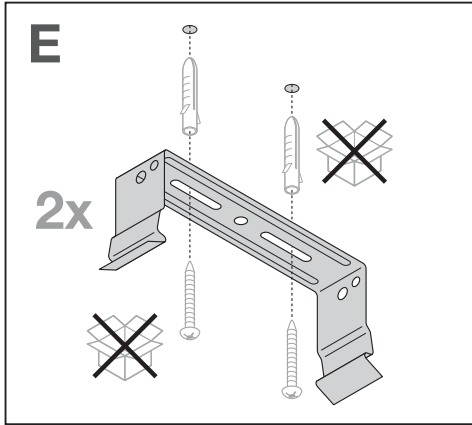

LOWBAY FLEX SUSPENSION KIT
EAN 4058075693722

LOWBAY FLEX 1200 P / LOWBAY FLEX 1200 DALI P

LOWBAY FLEX (BP) 1500 P / LOWBAY FLEX (BP) 1500 DALI P

n	B16	C10	C16
LOWBAY FLEX 1200 P 42W	18	14	23
LOWBAY FLEX 1200 P 73W	17	13	22
LOWBAY FLEX (BP) 1500 P 105W	21	16	27
LOWBAY FLEX 1200 DALI P 42W	9	8	12
LOWBAY FLEX 1200 DALI P 73W	27	23	36
LOWBAY FLEX (BP) 1500 DALI P 105W	27	17	28