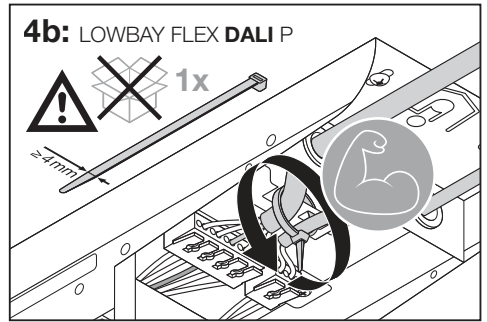

LOWBAY FLEX SUSPENSION KIT
EAN 4058075693722

LOWBAY FLEX 1200 P / LOWBAY FLEX 1200 DALI P

LOWBAY FLEX (BP) 1500 P / LOWBAY FLEX (BP) 1500 DALI P

n	B16	C10	C16
LOWBAY FLEX 1200 P 42W	18	14	23
LOWBAY FLEX 1200 P 73W	17	13	22
LOWBAY FLEX (BP) 1500 P 105W	21	16	27
LOWBAY FLEX 1200 DALI P 42W	9	8	12
LOWBAY FLEX 1200 DALI P 73W	27	23	36
LOWBAY FLEX (BP) 1500 DALI P 105W	27	17	28