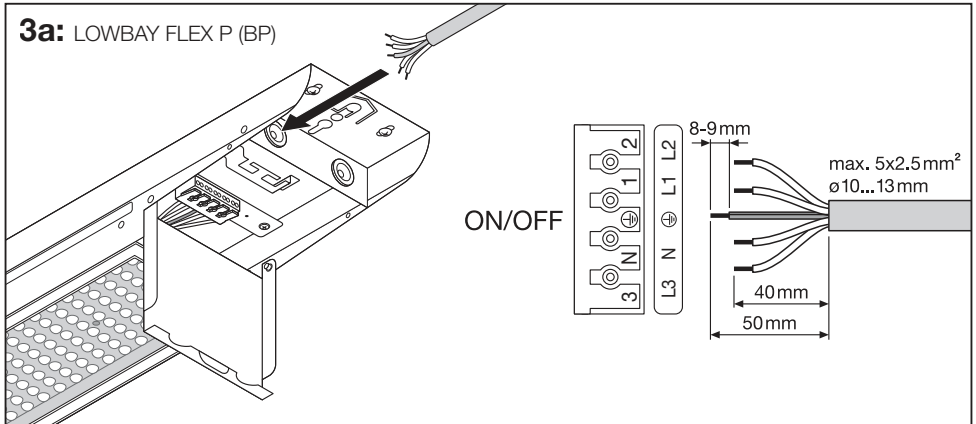

LOWBAY FLEX SUSPENSION KIT
EAN 4058075693722

LOWBAY FLEX 1200 P / LOWBAY FLEX 1200 DALI P

LOWBAY FLEX (BP) 1500 P / LOWBAY FLEX (BP) 1500 DALI P

n	B16	C10	C16
LOWBAY FLEX 1200 P 42W	18	14	23
LOWBAY FLEX 1200 P 73W	17	13	22
LOWBAY FLEX (BP) 1500 P 105W	21	16	27
LOWBAY FLEX 1200 DALI P 42W	9	8	12
LOWBAY FLEX 1200 DALI P 73W	27	23	36
LOWBAY FLEX (BP) 1500 DALI P 105W	27	17	28