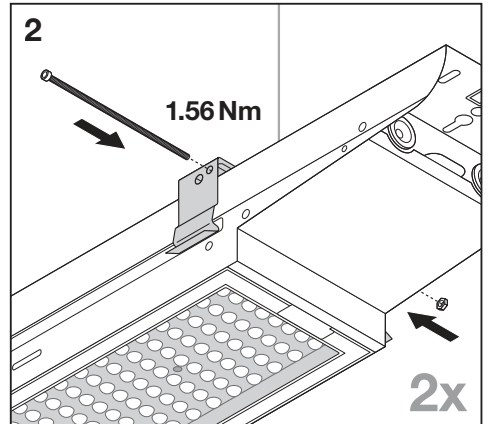

LOWBAY FLEX SUSPENSION KIT
EAN 4058075693722

LOWBAY FLEX 1200 P / LOWBAY FLEX 1200 DALI P

LOWBAY FLEX (BP) 1500 P / LOWBAY FLEX (BP) 1500 DALI P

n	B16	C10	C16
LOWBAY FLEX 1200 P 42W	18	14	23
LOWBAY FLEX 1200 P 73W	17	13	22
LOWBAY FLEX (BP) 1500 P 105W	21	16	27
LOWBAY FLEX 1200 DALI P 42W	9	8	12
LOWBAY FLEX 1200 DALI P 73W	27	23	36
LOWBAY FLEX (BP) 1500 DALI P 105W	27	17	28