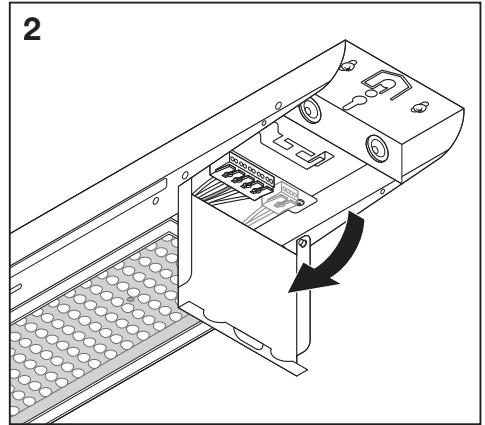

LOWBAY FLEX SUSPENSION KIT
EAN 4058075693722

LOWBAY FLEX 1200 P / LOWBAY FLEX 1200 DALI P

LOWBAY FLEX (BP) 1500 P / LOWBAY FLEX (BP) 1500 DALI P

n	B16	C10	C16
LOWBAY FLEX 1200 P 42W	18	14	23
LOWBAY FLEX 1200 P 73W	17	13	22
LOWBAY FLEX (BP) 1500 P 105W	21	16	27
LOWBAY FLEX 1200 DALI P 42W	9	8	12
LOWBAY FLEX 1200 DALI P 73W	27	23	36
LOWBAY FLEX (BP) 1500 DALI P 105W	27	17	28