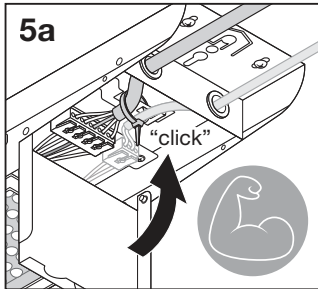

LOWBAY FLEX SUSPENSION KIT
EAN 4058075693722

LOWBAY FLEX 1200 P / LOWBAY FLEX 1200 DALI P

LOWBAY FLEX (BP) 1500 P / LOWBAY FLEX (BP) 1500 DALI P

n	B16	C10	C16
LOWBAY FLEX 1200 P 42W	18	14	23
LOWBAY FLEX 1200 P 73W	17	13	22
LOWBAY FLEX (BP) 1500 P 105W	21	16	27
LOWBAY FLEX 1200 DALI P 42W	9	8	12
LOWBAY FLEX 1200 DALI P 73W	27	23	36
LOWBAY FLEX (BP) 1500 DALI P 105W	27	17	28