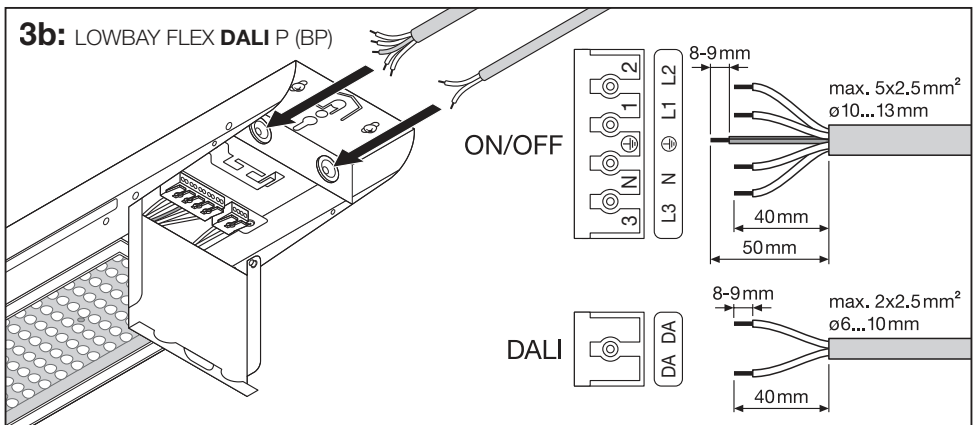

LOWBAY FLEX SUSPENSION KIT
EAN 4058075693722

LOWBAY FLEX 1200 P / LOWBAY FLEX 1200 DALI P

LOWBAY FLEX (BP) 1500 P / LOWBAY FLEX (BP) 1500 DALI P

n	B16	C10	C16
LOWBAY FLEX 1200 P 42W	18	14	23
LOWBAY FLEX 1200 P 73W	17	13	22
LOWBAY FLEX (BP) 1500 P 105W	21	16	27
LOWBAY FLEX 1200 DALI P 42W	9	8	12
LOWBAY FLEX 1200 DALI P 73W	27	23	36
LOWBAY FLEX (BP) 1500 DALI P 105W	27	17	28