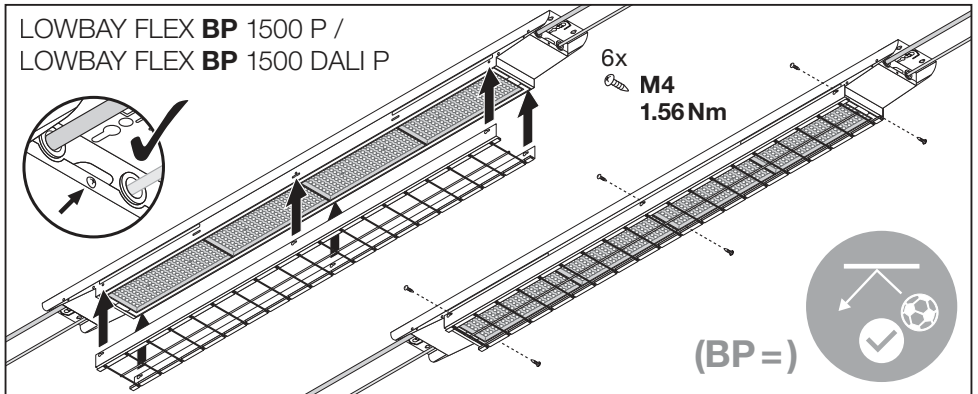

LOWBAY FLEX SUSPENSION KIT
EAN 4058075693722

LOWBAY FLEX 1200 P / LOWBAY FLEX 1200 DALI P

LOWBAY FLEX (BP) 1500 P / LOWBAY FLEX (BP) 1500 DALI P

n	B16	C10	C16
LOWBAY FLEX 1200 P 42W	18	14	23
LOWBAY FLEX 1200 P 73W	17	13	22
LOWBAY FLEX (BP) 1500 P 105W	21	16	27
LOWBAY FLEX 1200 DALI P 42W	9	8	12
LOWBAY FLEX 1200 DALI P 73W	27	23	36
LOWBAY FLEX (BP) 1500 DALI P 105W	27	17	28