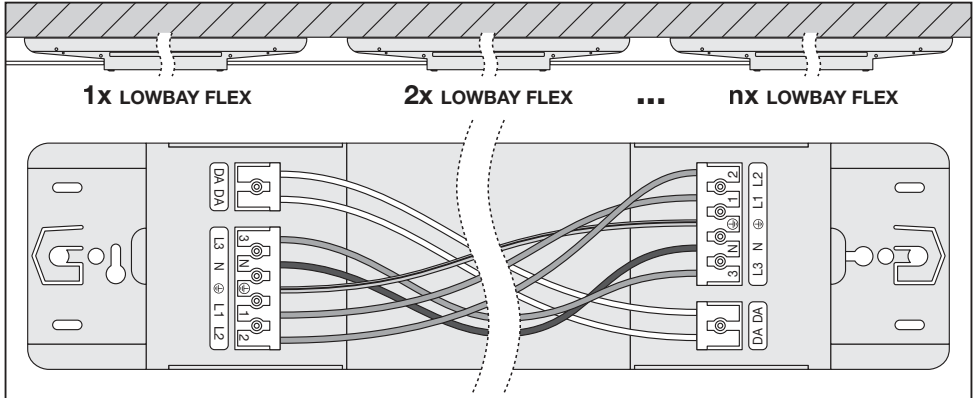

LOWBAY FLEX SUSPENSION KIT
EAN 4058075693722

LOWBAY FLEX 1200 P / LOWBAY FLEX 1200 DALI P

LOWBAY FLEX (BP) 1500 P / LOWBAY FLEX (BP) 1500 DALI P

n	B16	C10	C16
LOWBAY FLEX 1200 P 42W	18	14	23
LOWBAY FLEX 1200 P 73W	17	13	22
LOWBAY FLEX (BP) 1500 P 105W	21	16	27
LOWBAY FLEX 1200 DALI P 42W	9	8	12
LOWBAY FLEX 1200 DALI P 73W	27	23	36
LOWBAY FLEX (BP) 1500 DALI P 105W	27	17	28