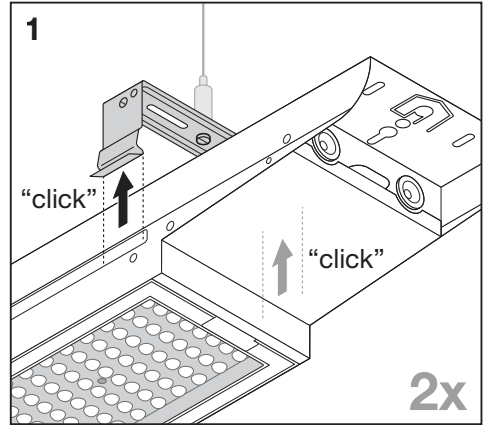

LOWBAY FLEX SUSPENSION KIT
EAN 4058075693722

LOWBAY FLEX 1200 P / LOWBAY FLEX 1200 DALI P

LOWBAY FLEX (BP) 1500 P / LOWBAY FLEX (BP) 1500 DALI P

n	B16	C10	C16
LOWBAY FLEX 1200 P 42W	18	14	23
LOWBAY FLEX 1200 P 73W	17	13	22
LOWBAY FLEX (BP) 1500 P 105W	21	16	27
LOWBAY FLEX 1200 DALI P 42W	9	8	12
LOWBAY FLEX 1200 DALI P 73W	27	23	36
LOWBAY FLEX (BP) 1500 DALI P 105W	27	17	28