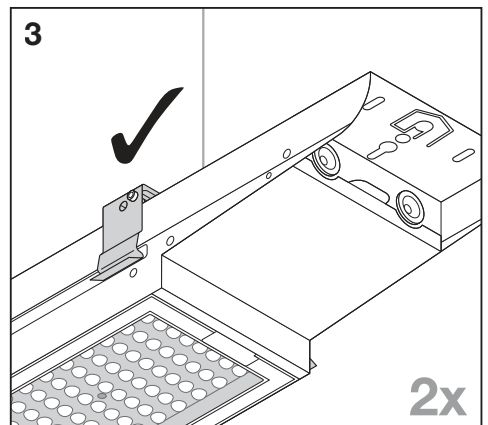

LOWBAY FLEX SUSPENSION KIT
EAN 4058075693722

LOWBAY FLEX 1200 P / LOWBAY FLEX 1200 DALI P

LOWBAY FLEX (BP) 1500 P / LOWBAY FLEX (BP) 1500 DALI P

n	B16	C10	C16
LOWBAY FLEX 1200 P 42W	18	14	23
LOWBAY FLEX 1200 P 73W	17	13	22
LOWBAY FLEX (BP) 1500 P 105W	21	16	27
LOWBAY FLEX 1200 DALI P 42W	9	8	12
LOWBAY FLEX 1200 DALI P 73W	27	23	36
LOWBAY FLEX (BP) 1500 DALI P 105W	27	17	28