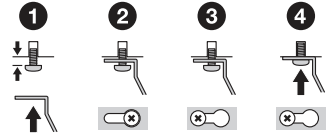

HB PC REFRACTOR 87W-210W

n	B16A	C10A	C16A
HB P 87W	5	5	9
HB P 147W	3	3	6
HB P 190W	3	3	5
HB P 210W	2	2	4