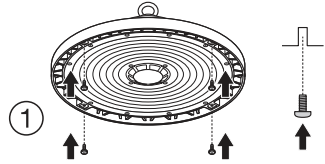

HB PC REFRACTOR 87W-210W

n	B16A	C10A	C16A
HB P 87W	5	5	9
HB P 147W	3	3	6
HB P 190W	3	3	5
HB P 210W	2	2	4