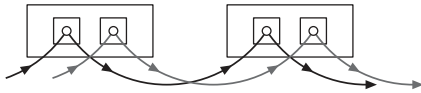

HB PC REFRACTOR 87W-210W

n	B16A	C10A	C16A
HB P 87W	5	5	9
HB P 147W	3	3	6
HB P 190W	3	3	5
HB P 210W	2	2	4