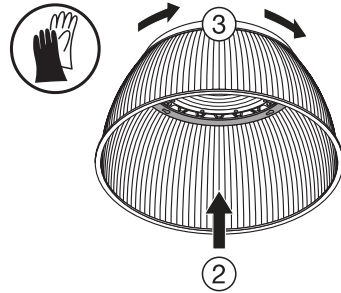

HB PC REFRACTOR 87W-210W

n	B16A	C10A	C16A
HB P 87W	5	5	9
HB P 147W	3	3	6
HB P 190W	3	3	5
HB P 210W	2	2	4