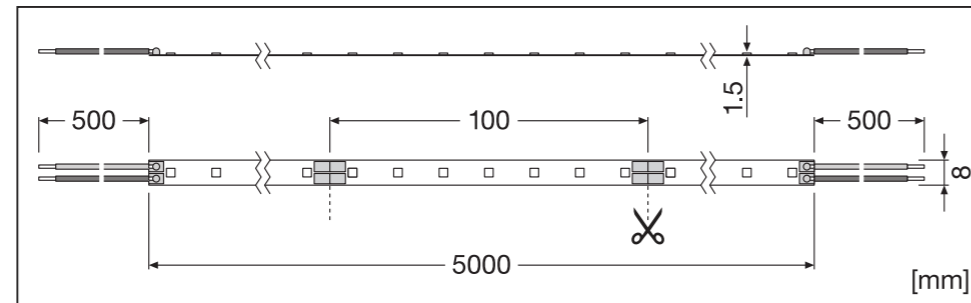

NOT FOR PRINT PRODUCTION!

WARNING:

This PDF file is for reference only and not to be used for the creation of production art. Colour printouts and screen displays should not be used for colour approval as colours may vary from device to device. The colour values for this file are defined in either Pantone (PMS), HKS, or in process colours (CMYK). For obtaining hard-copies in actual size (1:1) you need to enter the proper settings in your printer options.

本品不可印刷生产

警告: 本PDF文档仅作为参考文件, 不能将本档用于印刷生产或者制作菲林。本档的色彩打印版本或在电脑屏幕中显示的色彩, 不可用于最终的色彩参照。因为硬件或设备的差异, 可能造成色彩的偏差。最终正式的色彩请遵照由色板卡片PMS、HKS或者CMYK(青红黄黑)所定义的色彩。若本档的打印件要获取1:1的原始尺寸, 须在打印选项中作出相应的设置。

LED STRIP VALUE