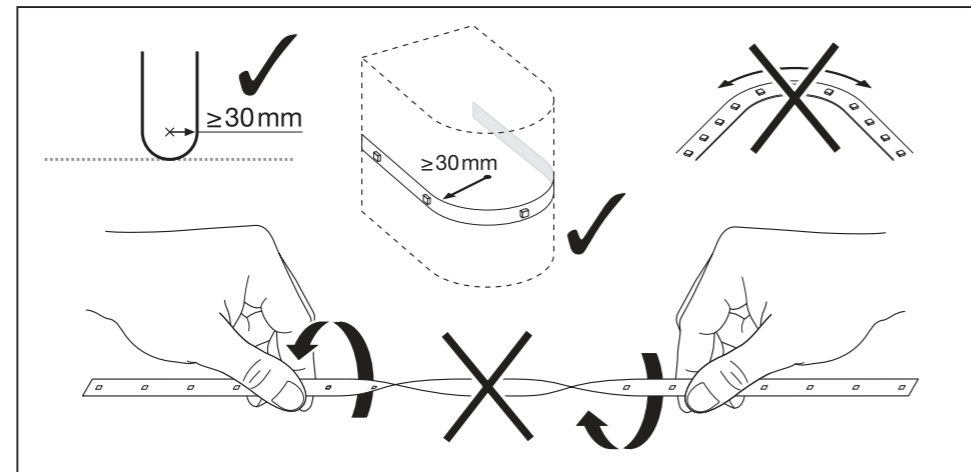

NOT FOR PRINT PRODUCTION!

WARNING:

This PDF file is for reference only and not to be used for the creation of production art. Colour printouts and screen displays should not be used for colour approval as colours may vary from device to device. The colour values for this file are defined in either Pantone (PMS), HKS, or in process colours (CMYK). For obtaining hard-copies in actual size (1:1) you need to enter the proper settings in your printer options.

本品不可印刷生产

警告: 本PDF文档仅作为参考文件, 不能将本档用于印刷生产或者制作菲林。本档的色彩打印版本或在电脑屏幕中显示的色彩, 不可用于最终的色彩参照。因为硬件或设备的差异, 可能造成色彩的偏差。最终正式的色彩请遵照由色板卡片PMS、HKS或者CMYK(青红黄黑)所定义的色彩。若本档的打印件要获取1:1的原始尺寸, 须在打印选项中作出相应的设置。

LED STRIP VALUE