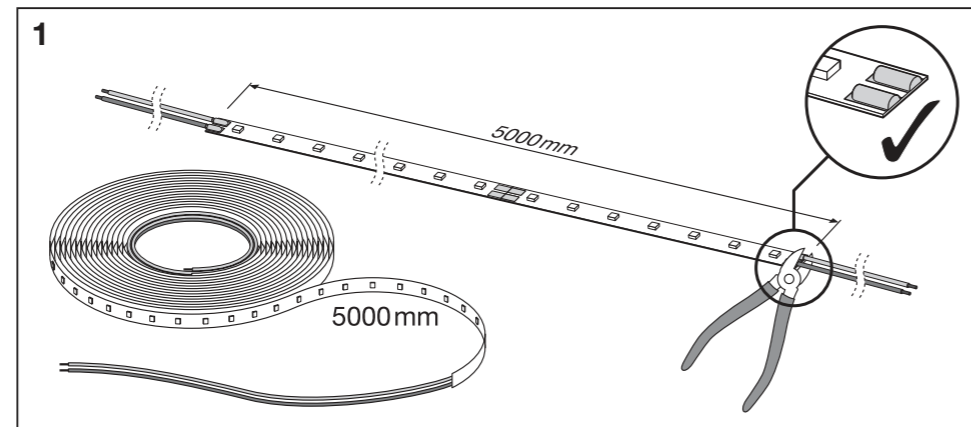

NOT FOR PRINT PRODUCTION!

WARNING:

This PDF file is for reference only and not to be used for the creation of production art. Colour printouts and screen displays should not be used for colour approval as colours may vary from device to device. The colour values for this file are defined in either Pantone (PMS), HKS, or in process colours (CMYK). For obtaining hard-copies in actual size (1:1) you need to enter the proper settings in your printer options.

本品不可印刷生产

警告: 本PDF文档仅作为参考文件, 不能将本档用于印刷生产或者制作菲林。本档的色彩打印版本或在电脑屏幕中显示的色彩, 不可用于最终的色彩参照。因为硬件或设备的差异, 可能造成色彩的偏差。最终正式的色彩请遵照由色板卡片PMS、HKS或者CMYK(青红黄黑)所定义的色彩。若本档的打印件要获取1:1的原始尺寸, 须在打印选项中作出相应的设置。

LED STRIP VALUE

A

2

LED STRIP VALUE

3