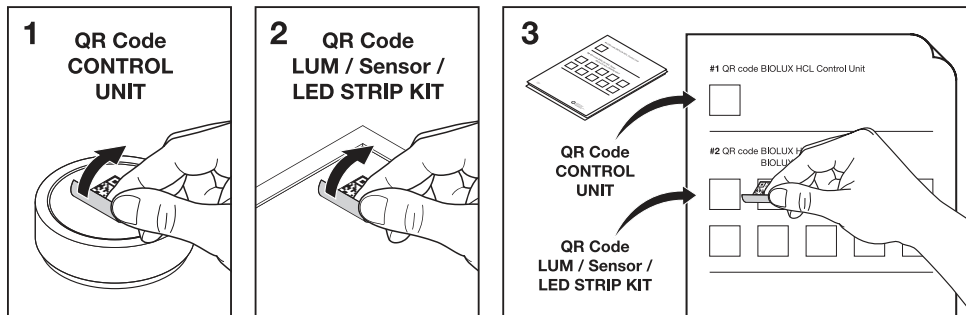

BIOLUX HCL CONTROL UNIT