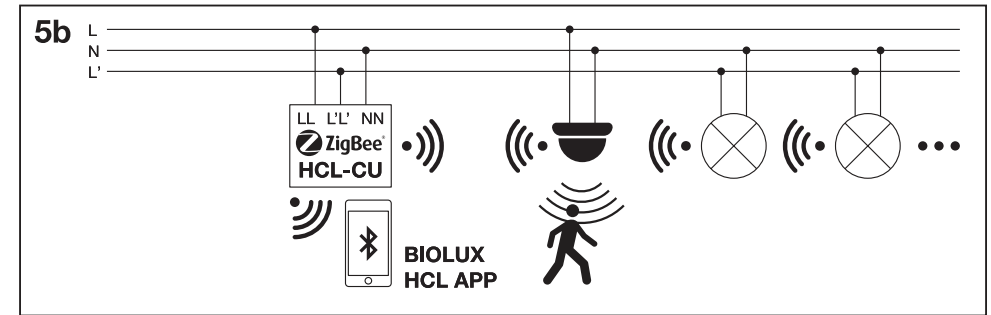

BIOLUX HCL CONTROL UNIT