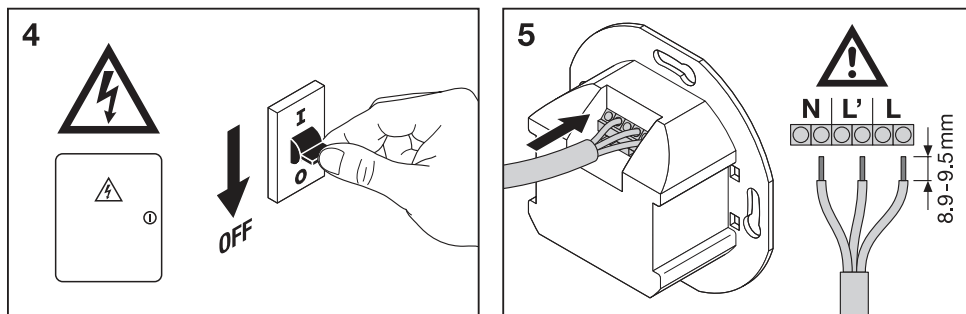

BIOLUX HCL CONTROL UNIT