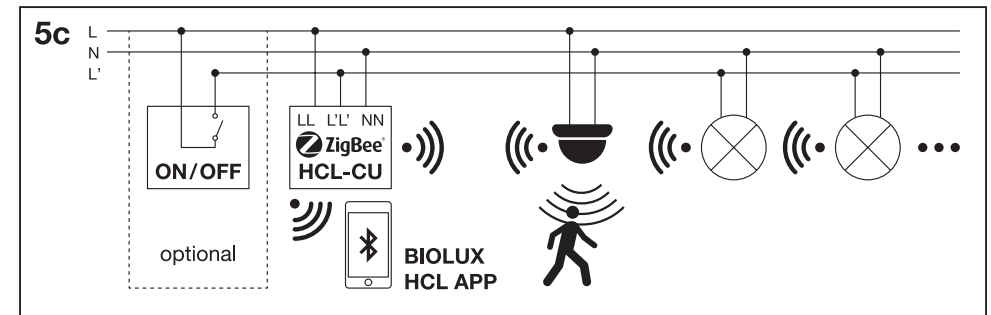

BIOLUX HCL CONTROL UNIT