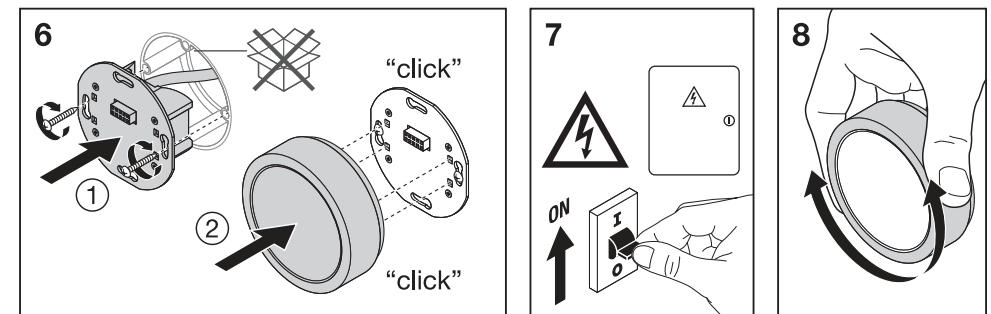

BIOLUX HCL CONTROL UNIT