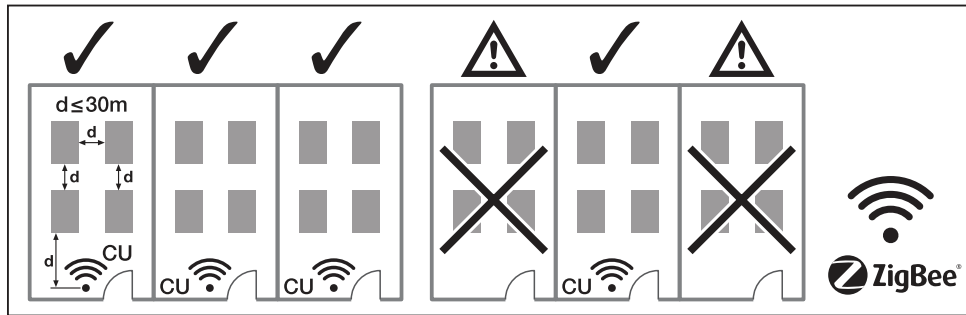

BIOLUX HCL CONTROL UNIT