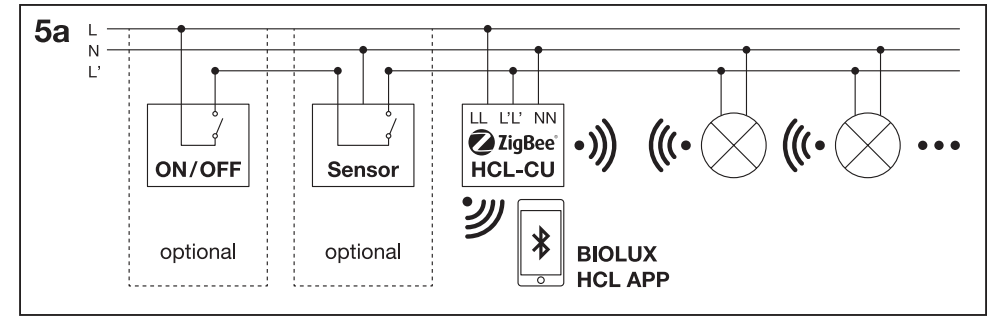

BIOLUX HCL CONTROL UNIT