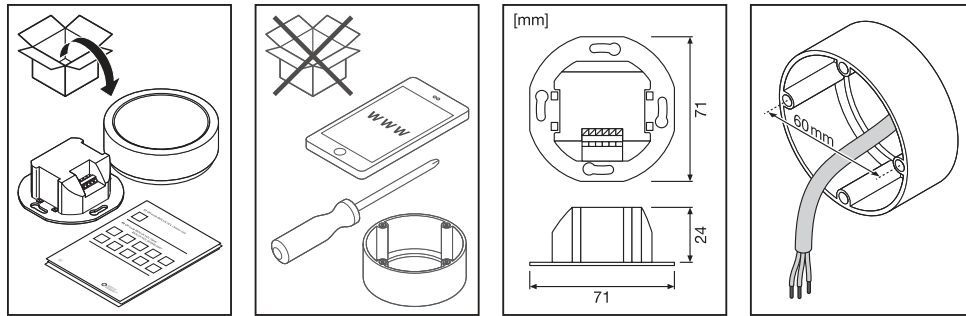

BIOLUX HCL CONTROL UNIT