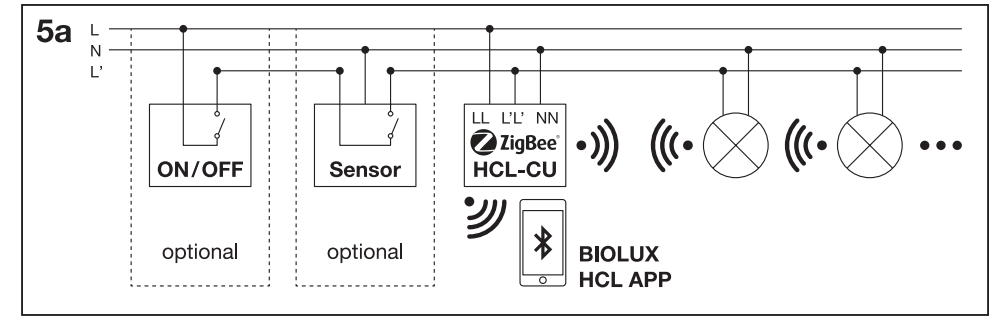

BIOLUX HCL CONTROL UNIT