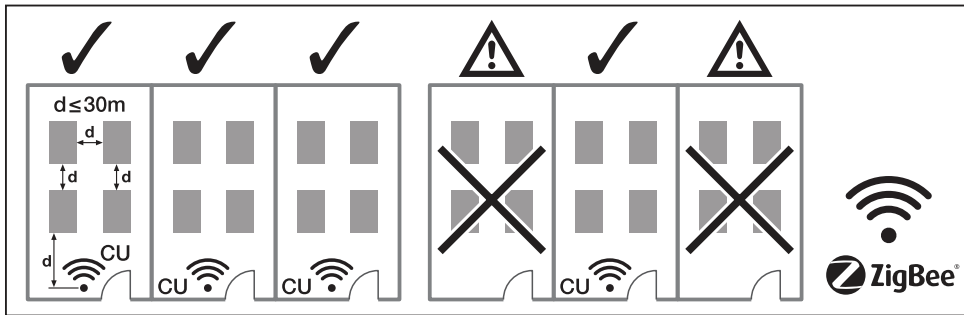

BIOLUX HCL CONTROL UNIT