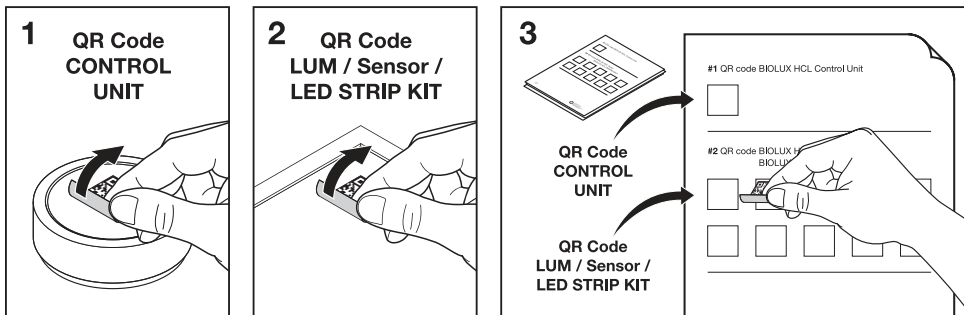

BIOLUX HCL CONTROL UNIT