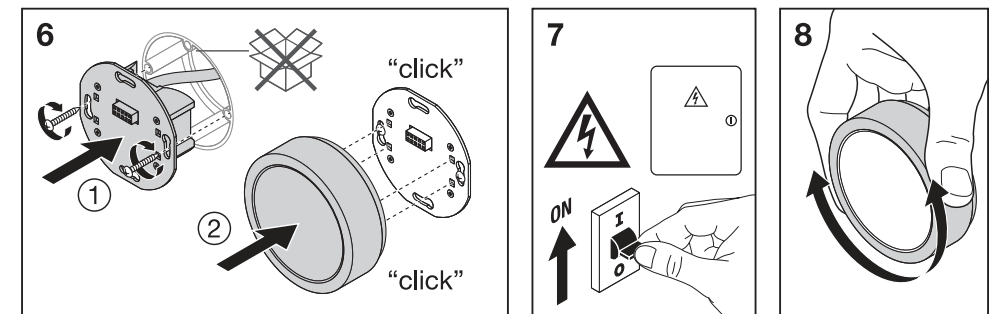

BIOLUX HCL CONTROL UNIT