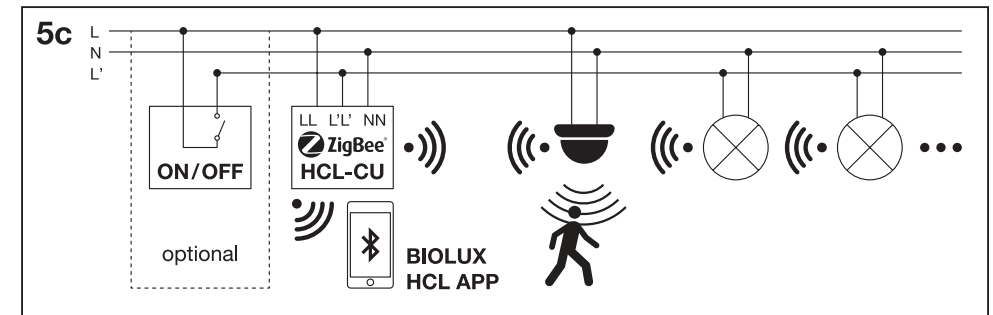

BIOLUX HCL CONTROL UNIT