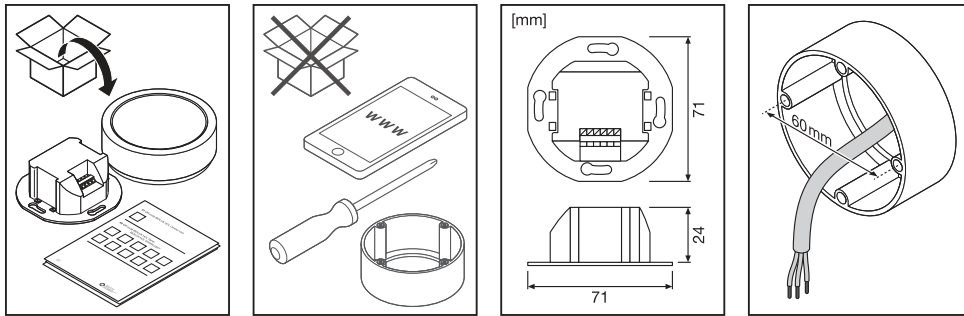

BIOLUX HCL CONTROL UNIT