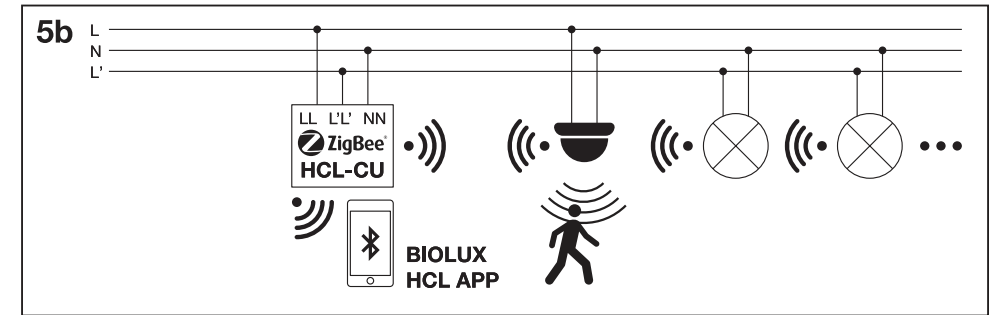

BIOLUX HCL CONTROL UNIT