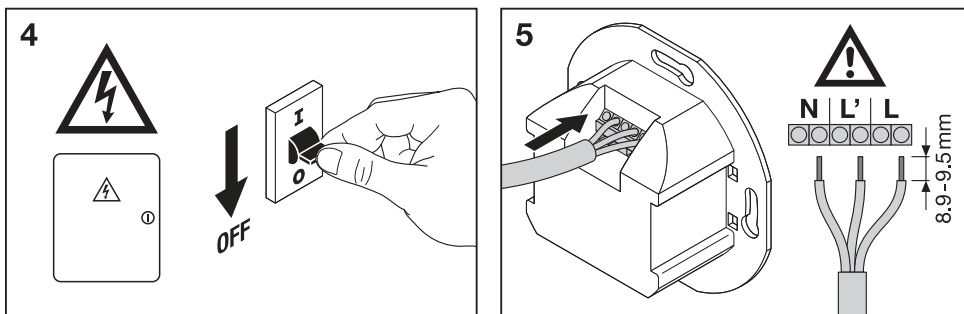

BIOLUX HCL CONTROL UNIT