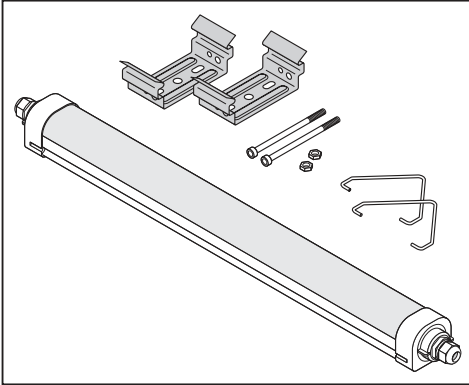

n	B10	B16	C10	C16	Nx
DP COMP V 600	68	109	90	145	N/A
DP COMP TH V 1200	31	50	42	67	80
DP COMP TH V 1500 (50W)	20	33	27	44	51
DP COMP TH V 1500 (62W)	16	26	22	35	42