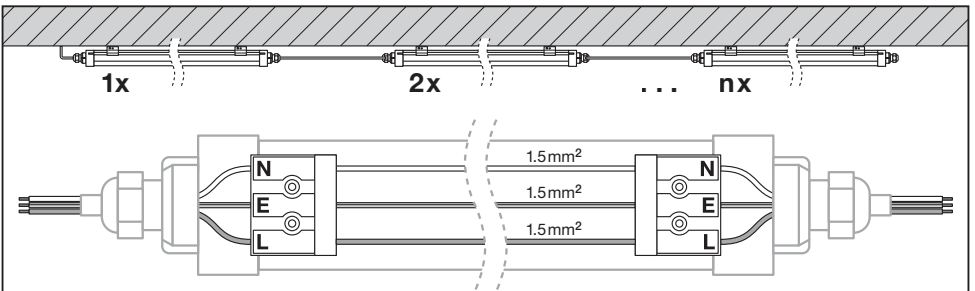

n	B10	B16	C10	C16	Nx
DP COMP V 600	68	109	90	145	N/A
DP COMP TH V 1200	31	50	42	67	80
DP COMP TH V 1500 (50W)	20	33	27	44	51
DP COMP TH V 1500 (62W)	16	26	22	35	42