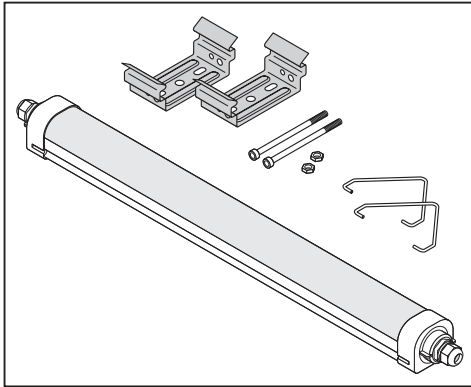

n	B10	B16	C10	C16	Nx
DP COMP V 600	68	109	90	145	N/A
DP COMP TH V 1200	31	50	42	67	80
DP COMP TH V 1500 (50W)	20	33	27	44	51
DP COMP TH V 1500 (62W)	16	26	22	35	42