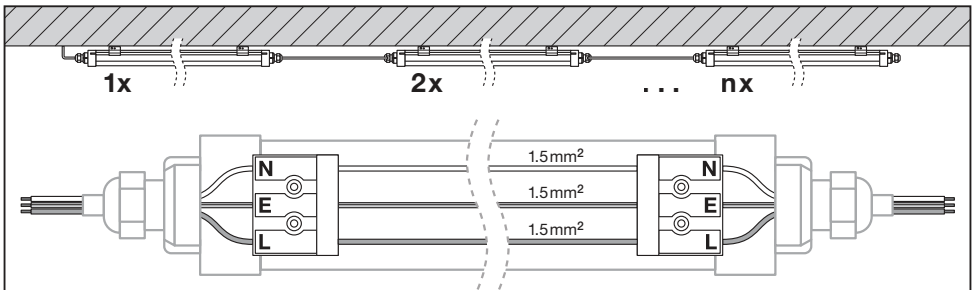

n	B10	B16	C10	C16	Nx
DP COMP V 600	68	109	90	145	N/A
DP COMP TH V 1200	31	50	42	67	80
DP COMP TH V 1500 (50W)	20	33	27	44	51
DP COMP TH V 1500 (62W)	16	26	22	35	42