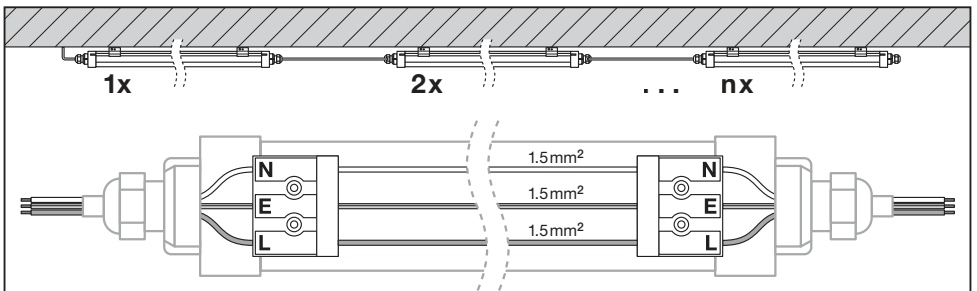

n	B10	B16	C10	C16	Nx
DP COMP V 600	68	109	90	145	N/A
DP COMP TH V 1200	31	50	42	67	80
DP COMP TH V 1500 (50W)	20	33	27	44	51
DP COMP TH V 1500 (62W)	16	26	22	35	42