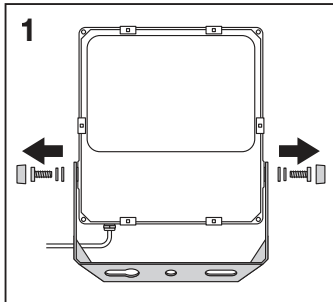

LEDVANCE GmbH
Steinerne Furt 62
86167 Augsburg, Germany
www.ledvance.com

C10449057
G11138184
23.03.22

© LEDVANCE Ltd, Aquila House
Delta Crescent, Westbrook, Warrington
WA5 7NR, United Kingdom