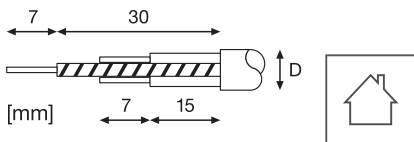

CONNECTOR BOX 3 POLE

EAN 4099854013508

H03 VV-F 3 x 0.75 D 6.0
H05 VV-F 3 x 1.0 D 7.0
H05 VV-F 3 x 1.5 D 8.5

**SP DRIVER DALI
PLANNED**