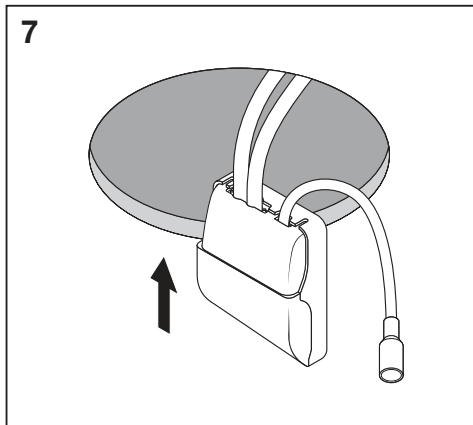

5

SP AIR FIX	☒	☒	☒	☐
		Preset		
SP AIR ADJUST	☒	☒	☒	☐
		Preset		

	☐	☒	☒	☐
	1 2	1 2	1 2	1 2

	-°C	-°C	-°C	-°C

Current (CC)	85mA	140mA	180mA	85mA
Power	4W	6W	8W	4W
% rated lumen FIX	80%	100%	130%	80%
% rated lumen ADJ	100%	130%	200%	100%