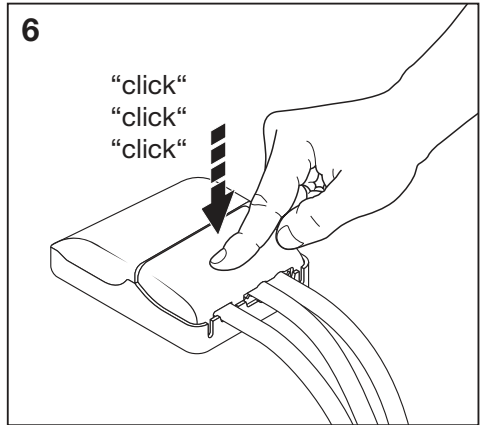

5

SP AIR FIX	☒	☒	☒	☐
		Preset		
SP AIR ADJUST	☒	☒	☒	☐
		Preset		

	☐	☒	☒	☐
	1 2	1 2	1 2	1 2

	-°C	-°C	-°C	-°C

Current (CC)	85mA	140mA	180mA	85mA
Power	4W	6W	8W	4W
% rated lumen FIX	80%	100%	130%	80%
% rated lumen ADJ	100%	130%	200%	100%