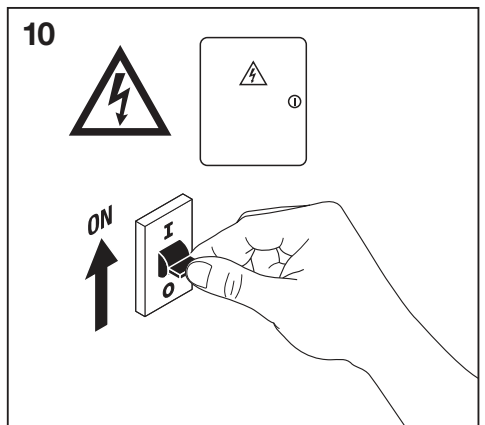

5

SP AIR FIX	☒	☒	☒	☐
		Preset		
SP AIR ADJUST	☒	☒	☒	☐
		Preset		

	☐	☒	☒	☐
	1 2	1 2	1 2	1 2

	-°C	-°C	-°C	-°C

Current (CC)	85mA	140mA	180mA	85mA
Power	4W	6W	8W	4W
% rated lumen FIX	80%	100%	130%	80%
% rated lumen ADJ	100%	130%	200%	100%