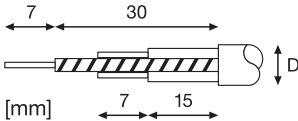

SP RING D133

EAN 4099854013355 (WHITE)

EAN 4099854013386 (BLACK)

SP RING D180

EAN 4099854013416 (WHITE)

EAN 4099854013447 (BLACK)

CONNECTOR BOX 3 POLE

EAN 4099854013508

H03 VV-F 3 x 0,75 D 6,0

H05 VV-F 3 x 1,0 D 7,0

H05 VV-F 3 x 1,5 D 8,5

SP HOLDER DN68 H65

EAN 4099854013478