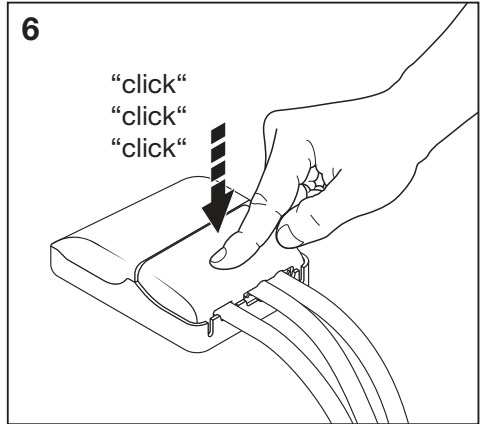

5

SP AIR FIX	☒	☒ Preset	☒	☐
SP AIR ADJUST	☒ Preset	☒	☒	☐

	☐ ON	☒ ON	☒ ON	☐ ON
	1 2	1 2	1 2	1 2

	-°C	-°C	-°C	-°C

Current (CC)	85mA	140mA	180mA	85mA
Power	4W	6W	8W	4W
% rated lumen FIX	80%	100%	130%	80%
% rated lumen ADJ	100%	130%	200%	100%