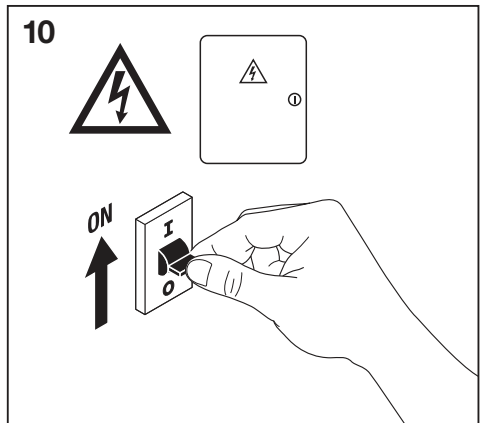

5

SP AIR FIX	☒	☒ Preset	☒	☐
SP AIR ADJUST	☒ Preset	☒	☒	☐

	☐ ON	☒ ON	☒ ON	☐ ON
	1 2	1 2	1 2	1 2

	-°C	-°C	-°C	-°C

Current (CC)	85mA	140mA	180mA	85mA
Power	4W	6W	8W	4W
% rated lumen FIX	80%	100%	130%	80%
% rated lumen ADJ	100%	130%	200%	100%