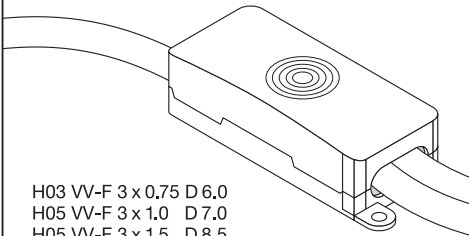

**SP RING D133**

EAN 4099854013355 (WHITE)

EAN 4099854013386 (BLACK)

**SP RING D180**

EAN 4099854013416 (WHITE)

EAN 4099854013447 (BLACK)

**CONNECTOR BOX 3 POLE**

EAN 4099854013508