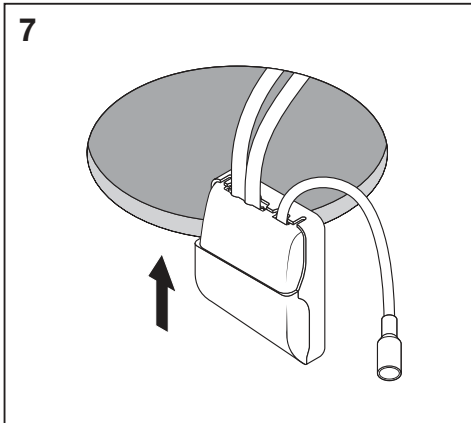

5

SP AIR FIX	☒	☒ Preset	☒	☐
SP AIR ADJUST	☒ Preset	☒	☒	☐

	☐ ON	☒ ON	☒ ON	☐ ON
	1 2	1 2	1 2	1 2

	-°C	-°C	-°C	-°C

Current (CC)	85mA	140mA	180mA	85mA
Power	4W	6W	8W	4W
% rated lumen FIX	80%	100%	130%	80%
% rated lumen ADJ	100%	130%	200%	100%