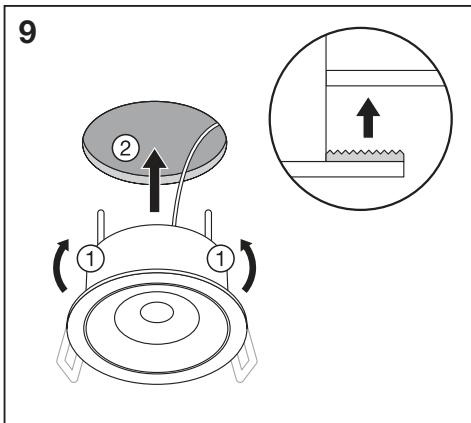

5

SP AIR FIX	☒	☒ Preset	☒	☐
SP AIR ADJUST	☒ Preset	☒	☒	☐

	☐ ON	☒ ON	☒ ON	☐ ON
	1 2	1 2	1 2	1 2

	-°C	-°C	-°C	-°C

Current (CC)	85mA	140mA	180mA	85mA
Power	4W	6W	8W	4W
% rated lumen FIX	80%	100%	130%	80%
% rated lumen ADJ	100%	130%	200%	100%