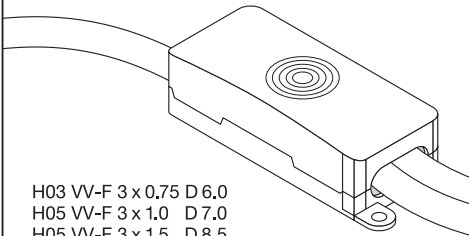

EAN 4099854013386 (BLACK)

SP RING D180

EAN 4099854013416 (WHITE)

EAN 4099854013447 (BLACK)

CONNECTOR BOX 3 POLE

EAN 4099854013508

H03 VV-F 3 x 0,75 D 6,0

H05 VV-F 3 x 1,0 D 7,0