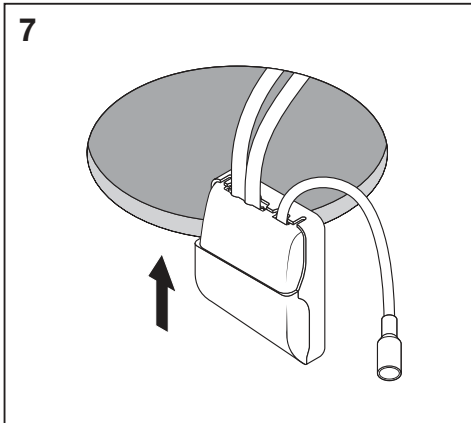

5

SP AIR FIX	☒	☒	☒	☐
		Preset		
SP AIR ADJUST	☒	☒	☒	☐
		Preset		

	ON	ON	ON	ON
	1 2	1 2	1 2	1 2

	-°C	-°C	-°C	-°C

Current (CC)	85mA	140mA	180mA	85mA
Power	4W	6W	8W	4W
% rated lumen FIX	80%	100%	130%	80%
% rated lumen ADJ	100%	130%	200%	100%