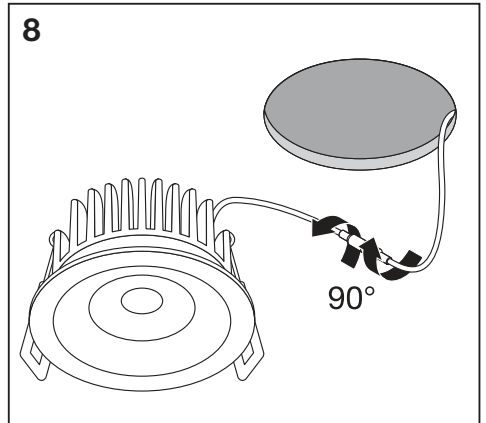

5

SPOT FIX ☒ SPOT ADJUST ☒ ☒ ☐

	☒	☒	☒	☐
	Preset			
Current (CC)	85mA	140mA	180mA	85mA
Power	4W	6W	8W	4W
% rated lumen	50%	80%	100%	50%