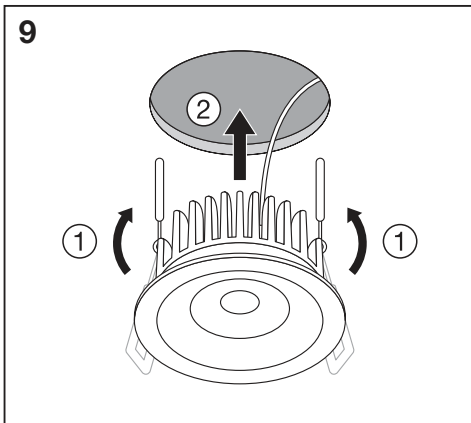

5

SPOT FIX ☒ SPOT ADJUST ☒ ☒ ☐

	☒	☒	☒	☐
	Preset			
Current (CC)	85mA	140mA	180mA	85mA
Power	4W	6W	8W	4W
% rated lumen	50%	80%	100%	50%