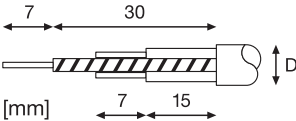

SP RING D133

EAN 4099854013355 (WHITE)

EAN 4099854013386 (BLACK)

SP RING D180

EAN 4099854013416 (WHITE)

EAN 4099854013447 (BLACK)

CONNECTOR BOX 3 POLE

EAN 4099854013508

H03 VV-F 3 x 0,75 D 6,0

H05 VV-F 3 x 1,0 D 7,0

H05 VV-F 3 x 1,5 D 8,5

**SP DRIVER DALI
PLANNED**