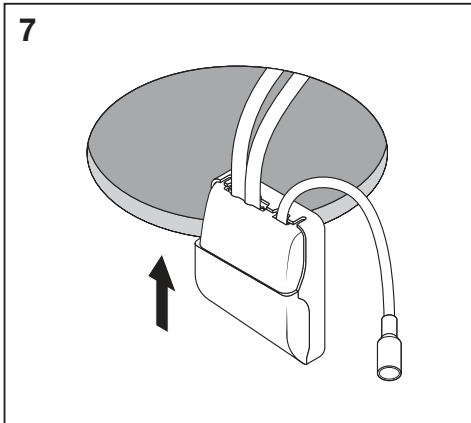

5

SPOT FIX ☒ SPOT ADJUST ☒ ☒ ☐

	☒	☒	☒	☐
	Preset			
Current (CC)	85mA	140mA	180mA	85mA
Power	4W	6W	8W	4W
% rated lumen	50%	80%	100%	50%