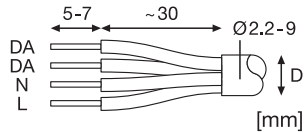

**SP DRIVER DALI
PLANNED**