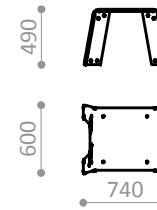

 **Description/** Small table with two stools and two chairs, opposite each other. The table can be used as a blackboard.

- Materials/**
- Antigrffiti, maintenance-free HDPE.
  - With engraved decoration.

### MESITA

Pieza más grande

Biggest part

La plus grande pièce

### MESITA

Pieza más pesada

Heaviest part

La pièce la plus lourde