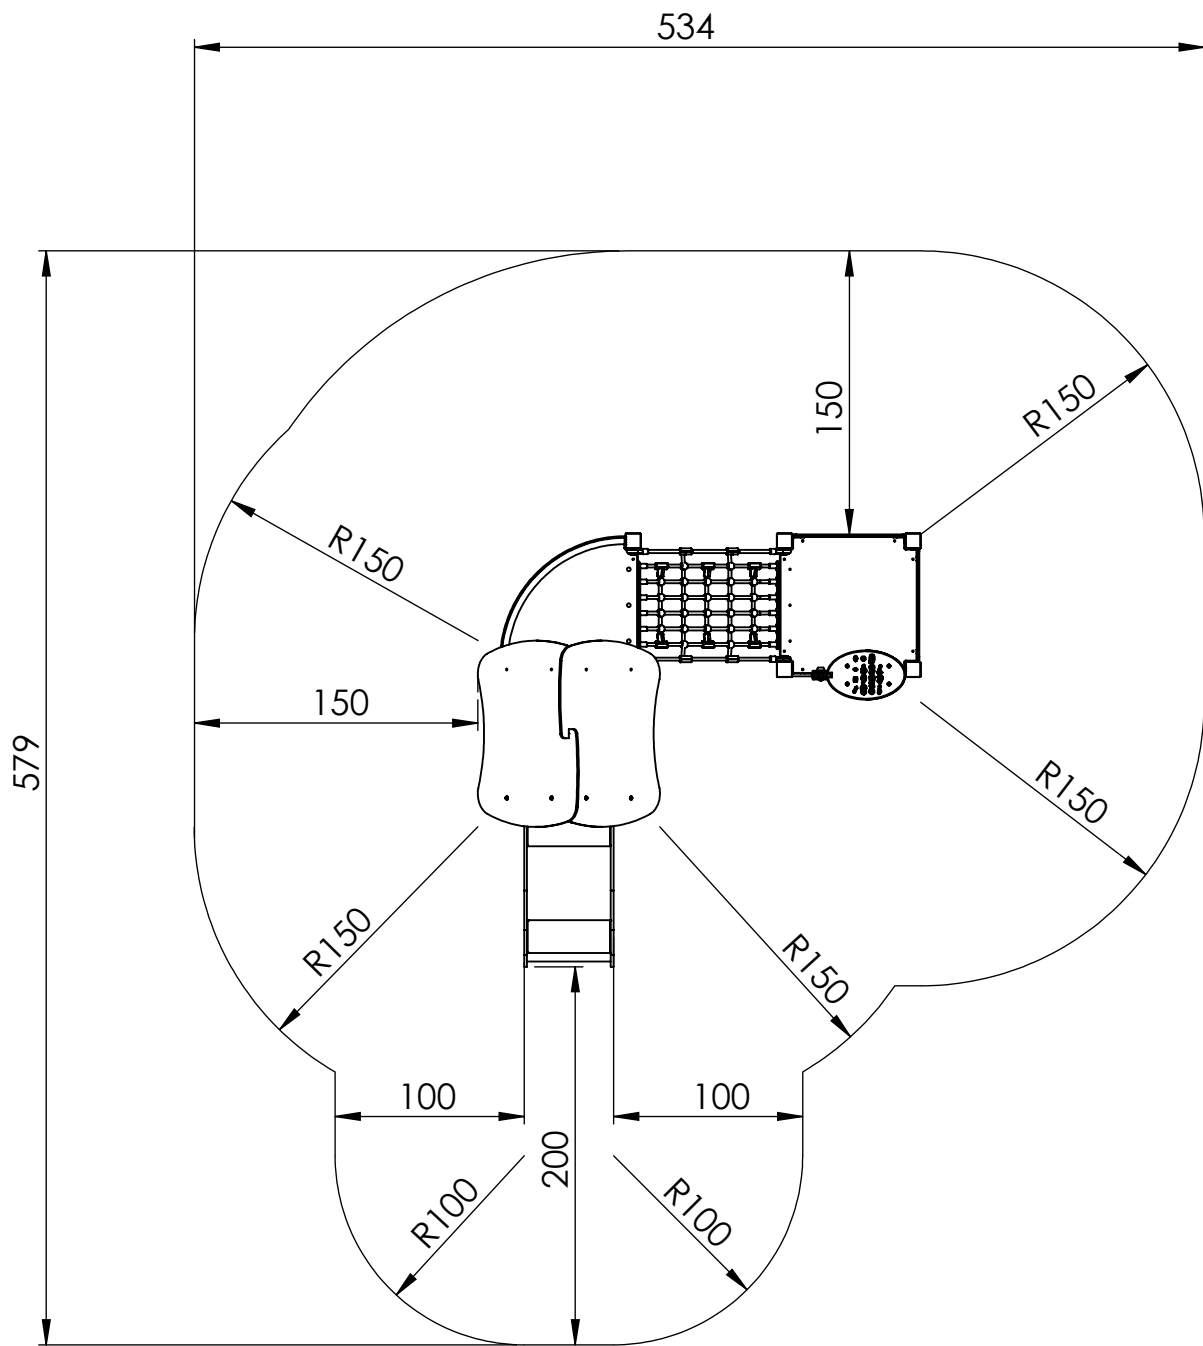

# JPVA02

[cm]

v011/05.08.19

**BENITO**

[cm]

	SD
M10x120 x38	
<b>NOT INCLUDED</b>	

[cm]

0163A  
x1