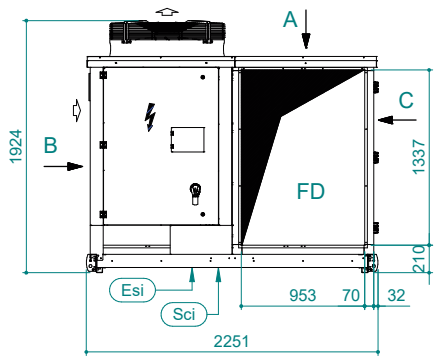

UATYA20-30BFC3Y1

Air direction	Discharge	Intake	External
Left	LD	/	LE
Rear	/	Ri	/
Front	FD	/	/

Sci	Signal cables inlet	Ead	External air damper	Esi	Electrical supply inlet
Cd	Condensate drain 1" male	Rfi	Remove for inspection		Clearances