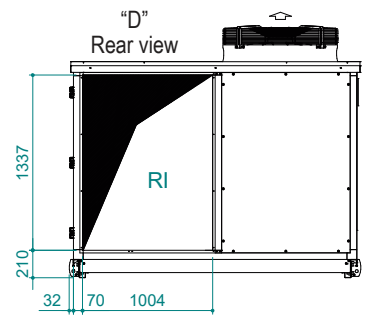

UATYA20-30BFC3Y1

Air direction	Discharge	Intake	External
Left	LD	/	LE
Rear	/	Ri	/
Front	FD	/	/

Sci	Signal cables inlet	Ead	External air damper	Esi	Electrical supply inlet
Cd	Condensate drain 1" male	Rfi	Remove for inspection		Clearances