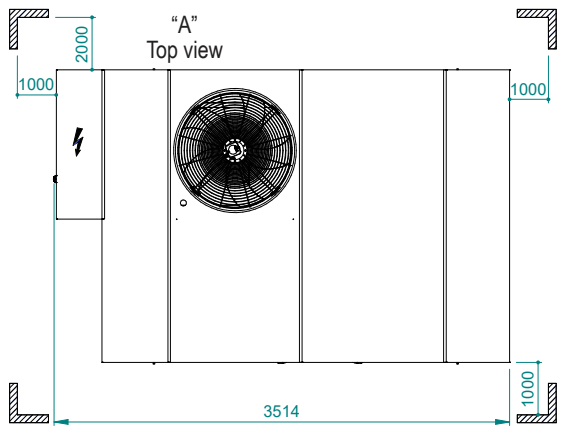

UATYA20-30BFC3Y1

Air direction	Discharge	Intake	External
Left	LD	/	LE
Rear	/	Ri	/
Front	FD	/	/

Sci	Signal cables inlet	Ead	External air damper	Esi	Electrical supply inlet
Cd	Condensate drain 1" male	Rfi	Remove for inspection		Clearances