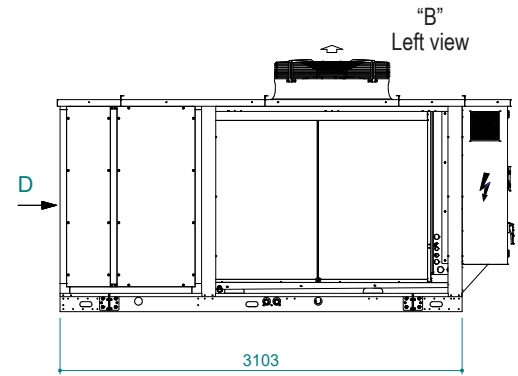

UATYA20-30BFC3Y1

Air direction	Discharge	Intake	External
Left	LD	/	LE
Rear	/	Ri	/
Front	FD	/	/

Sci	Signal cables inlet	Ead	External air damper	Esi	Electrical supply inlet
Cd	Condensate drain 1" male	Rfi	Remove for inspection		Clearances