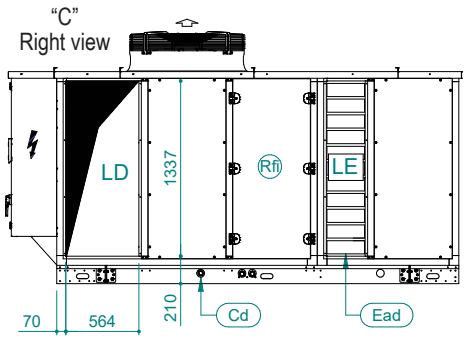

UATYA20-30BFC3Y1

Air direction	Discharge	Intake	External
Left	LD	/	LE
Rear	/	Ri	/
Front	FD	/	/

Sci	Signal cables inlet	Ead	External air damper	Esi	Electrical supply inlet
Cd	Condensate drain 1" male	Rfi	Remove for inspection		Clearances