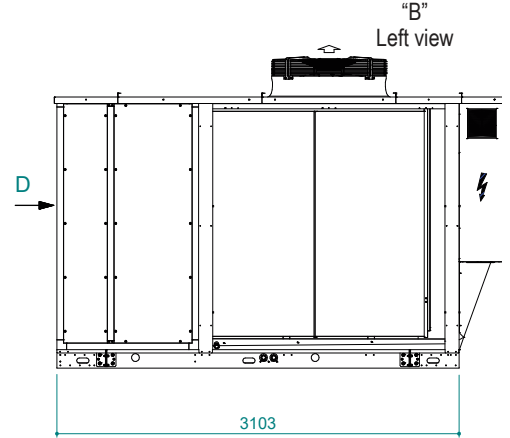

UATYA40-50BFC3Y1

Air direction	Discharge	Intake	External
Left	LD	/	LE
Rear	/	RI	/
Front	FD	/	/

Sci	Signal cables inlet	Ead	External air damper	Esi	Electrical supply inlet
Cd	Condensate drain 1" male	Rfi	Remove for inspection		Clearances