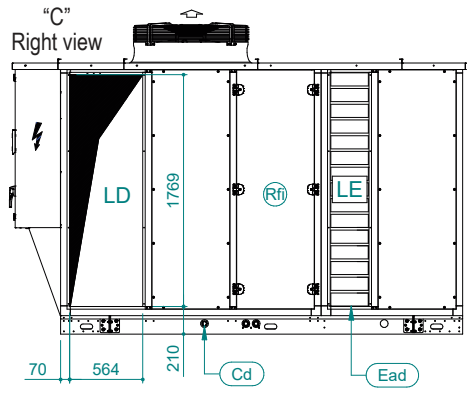

UATYA40-50BFC3Y1

Air direction	Discharge	Intake	External
Left	LD	/	LE
Rear	/	RI	/
Front	FD	/	/

Sci	Signal cables inlet	Ead	External air damper	Esi	Electrical supply inlet
Cd	Condensate drain 1" male	Rfi	Remove for inspection		Clearances