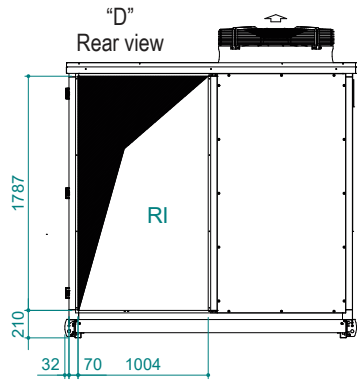

UATYA40-50BFC3Y1

Air direction	Discharge	Intake	External
Left	LD	/	LE
Rear	/	RI	/
Front	FD	/	/

Sci	Signal cables inlet	Ead	External air damper	Esi	Electrical supply inlet
Cd	Condensate drain 1" male	Rfi	Remove for inspection		Clearances