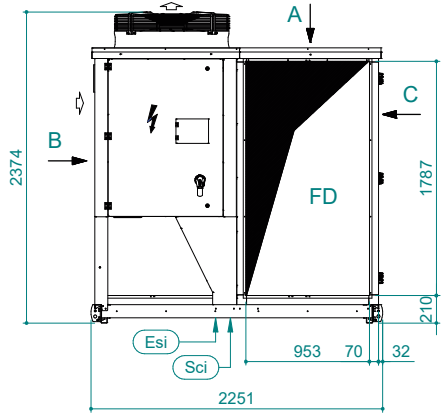

UATYA40-50BFC3Y1

Air direction	Discharge	Intake	External
Left	LD	/	LE
Rear	/	RI	/
Front	FD	/	/

Sci	Signal cables inlet	Ead	External air damper	Esi	Electrical supply inlet
Cd	Condensate drain 1" male	Rfi	Remove for inspection		Clearances