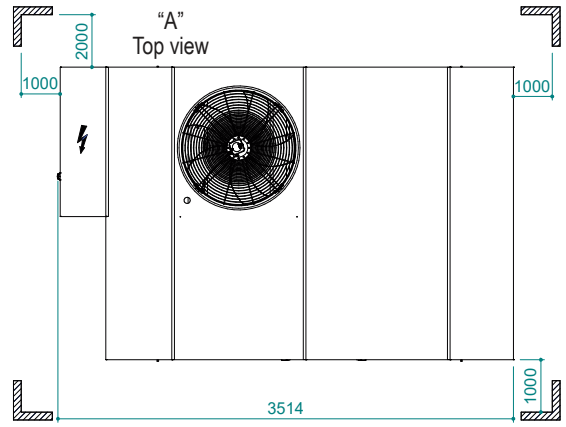

UATYA40-50BFC3Y1

Air direction	Discharge	Intake	External
Left	LD	/	LE
Rear	/	RI	/
Front	FD	/	/

Sci	Signal cables inlet	Ead	External air damper	Esi	Electrical supply inlet
Cd	Condensate drain 1" male	Rfi	Remove for inspection		Clearances