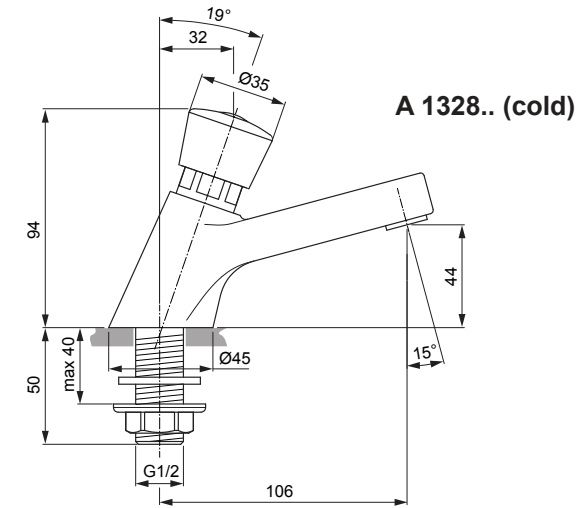

Pos.	Description	Part No.
1	Self-closing cartridge for basin	A 861 457 AA
2	Handle cap red and blue	A 861 458 NU
3	Flow limiter 3 l/min	A 861 459 NU

Ideal Standard International NV  
 Corporate Village - Gent Building  
 Da Vincilaan 2  
 1935 Zaventem  
 Belgium

## ALPHA SELF-CLOSING

A 1328.. A1329..

1119

	<b>P</b>	<b>bar</b>	MIN. 0,5	MAX. 5	<b>Q</b> (3 bar) 
	<b>T</b>	<b>°C</b>	MAX. 80	MIN. 10	
					<b>3</b>