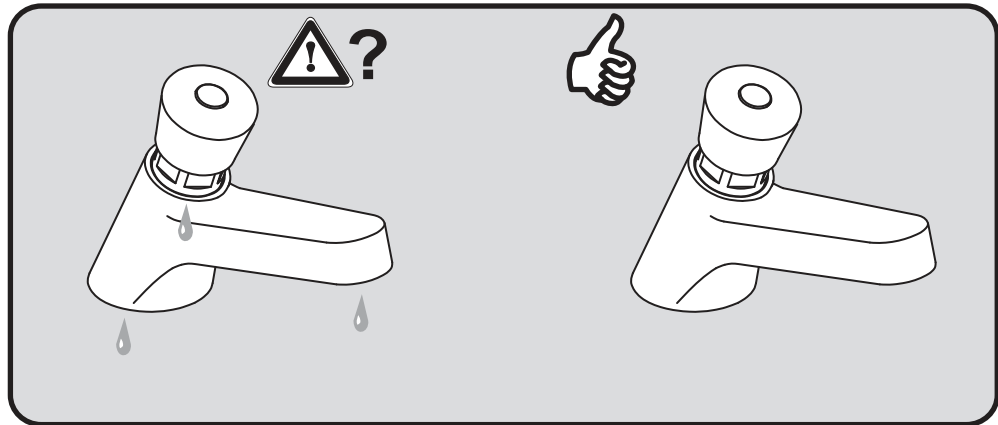

P	bar	MIN. 0,5	MAX. 5	Q (3 bar) 	
	T	°C	MAX. 80	MIN. 10		l/min
					3