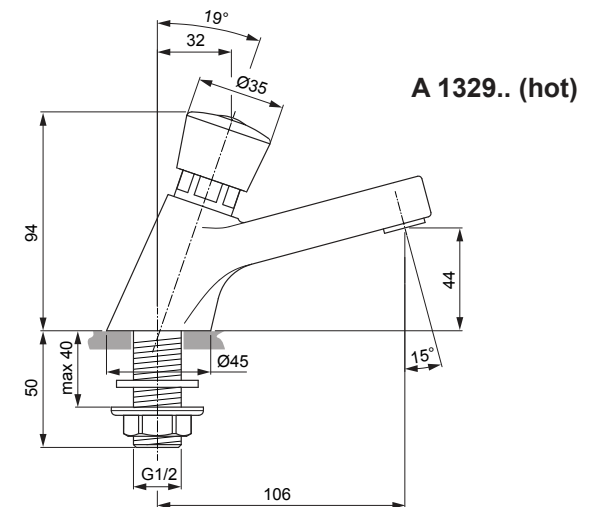

Pos.	Description	Part No.
1	Self-closing cartridge for basin	A 861 457 AA
2	Handle cap red and blue	A 861 458 NU
3	Flow limiter 3 l/min	A 861 459 NU

Ideal Standard International NV  
 Corporate Village - Gent Building  
 Da Vincilaan 2  
 1935 Zaventem  
 Belgium

## ALPHA SELF-CLOSING

A 1328.. A1329..

1119

	<b>P</b>	<b>bar</b>	MIN. 0,5	MAX. 5	<b>Q</b> (3 bar) 
	<b>T</b>	<b>°C</b>	MAX. 80	MIN. 10	
					<b>3</b>