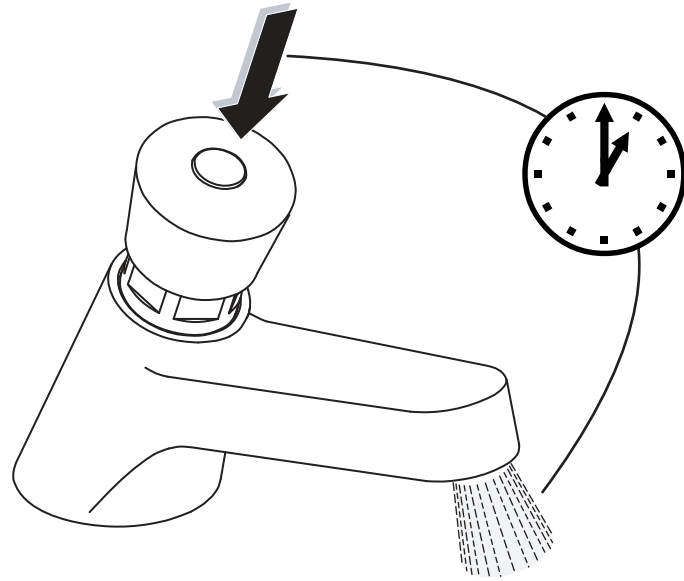

Pos.	Description	Part No.
1	Self-closing cartridge for basin	A 861 457 AA
2	Handle cap red and blue	A 861 458 NU
3	Flow limiter 3 l/min	A 861 459 NU

Ideal Standard International NV  
 Corporate Village - Gent Building  
 Da Vincilaan 2  
 1935 Zaventem  
 Belgium

## ALPHA SELF-CLOSING

A 1328.. A1329..

1119

	<b>P</b>	<b>bar</b>	MIN. 0,5	MAX. 5	<b>Q</b> (3 bar) 
	<b>T</b>	<b>°C</b>	MAX. 80	MIN. 10	
					<b>3</b>