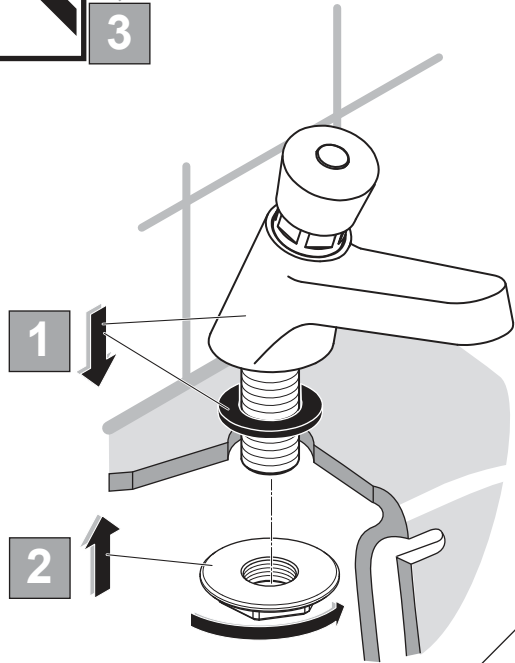

P	bar	MIN. 0,5	MAX. 5	Q (3 bar) 	
	T	°C	MAX. 80	MIN. 10		l/min
					3