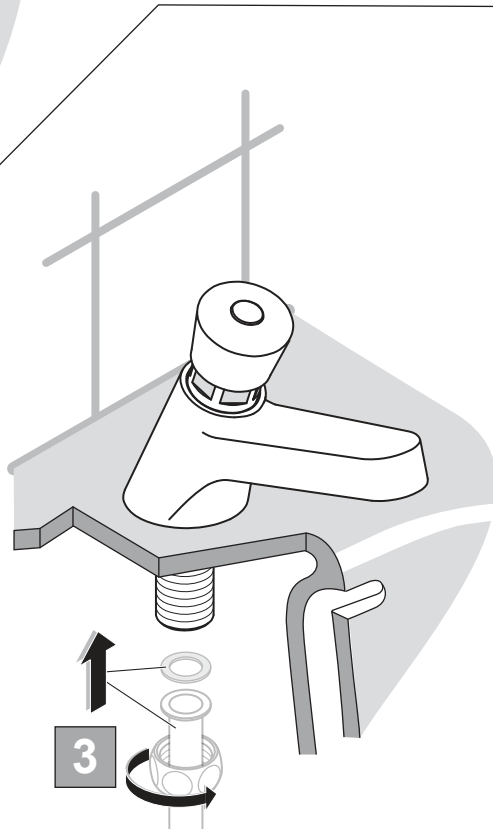

P	bar	MIN. 0,5	MAX. 5	Q (3 bar) 	
	T	°C	MAX. 80	MIN. 10		l/min
					3