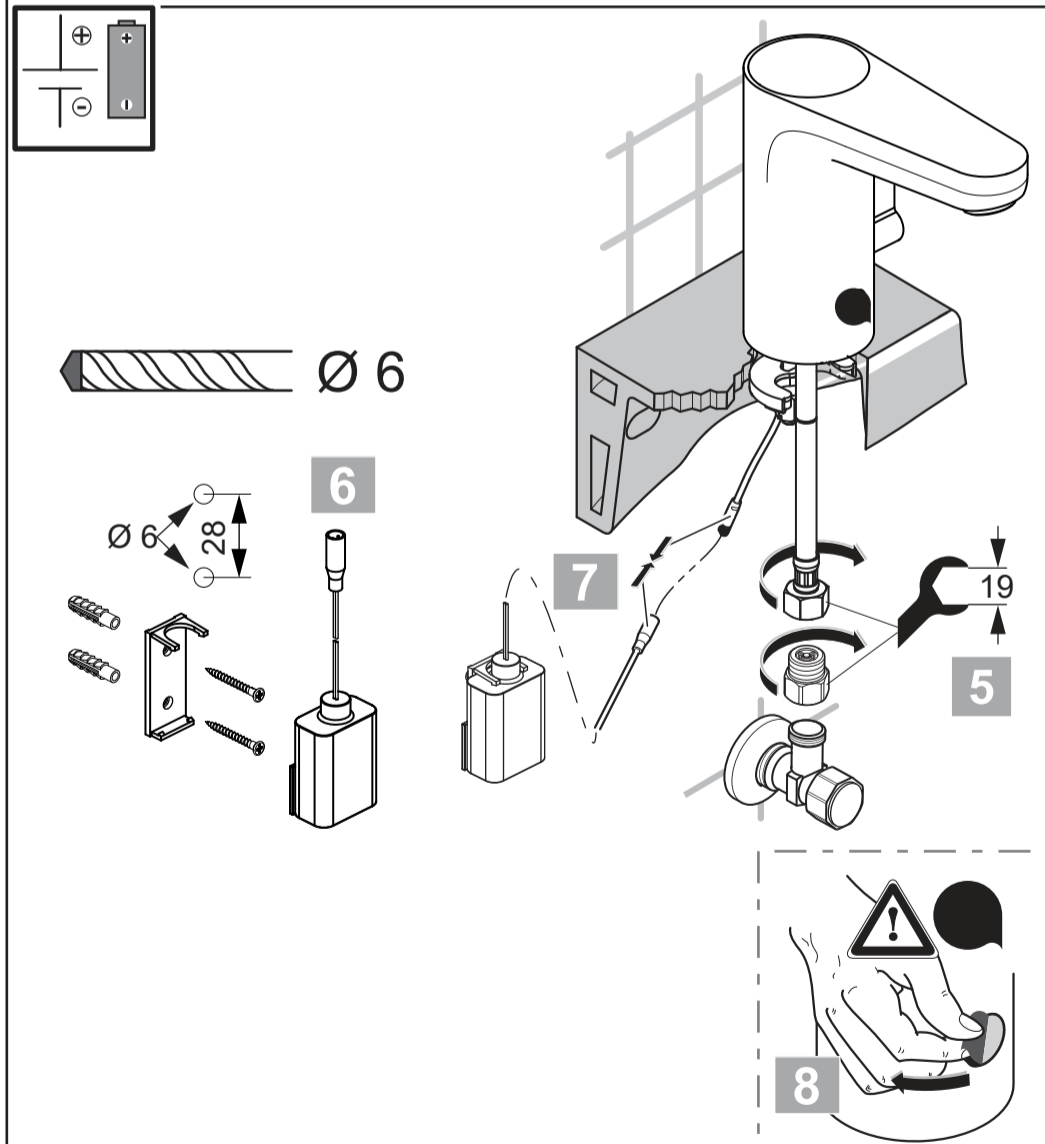

A6146

Model No.
(BI20A-065092-I)

Ideal Standard

CERAPLUS
A 6145 .. A 6146 ..

0421 / A 868 918
Made in Germany

A6145

6V Lithium
CR-P2

Ideal Standard International NV
 Corporate Village - Gent Building
 Da Vincilaan 2
 1935 Zaventem
 Belgium

www.idealstandardinternational.com

	P bar		MAX.		5		Q (3 bar)
	T °C		MAX. 80		65		l/min 5,8