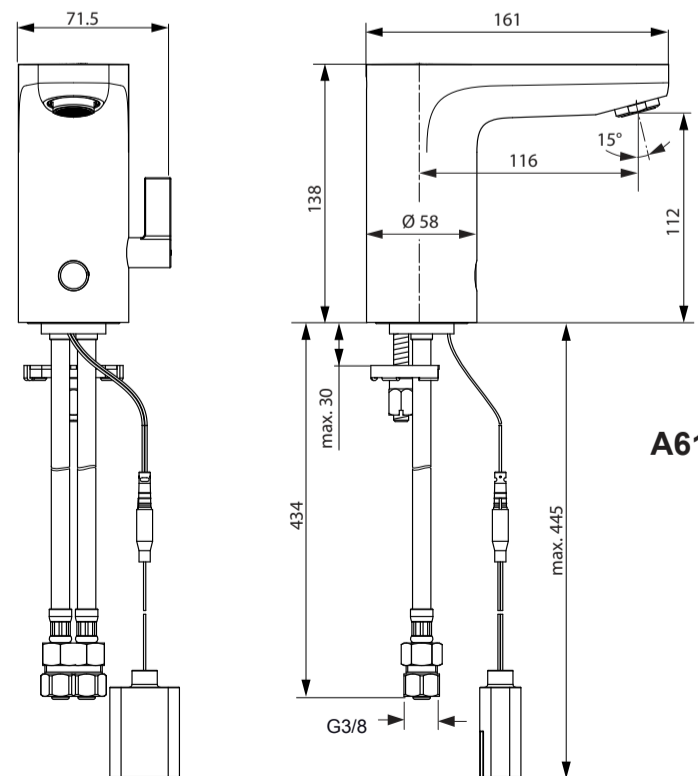

A6146

Model No.
(BI20A-065092-I)

Ideal Standard

CERAPLUS
A 6145 .. A 6146 ..

0421 / A 868 918
Made in Germany

A6145

6V Lithium
CR-P2

Ideal Standard International NV
 Corporate Village - Gent Building
 Da Vincilaan 2
 1935 Zaventem
 Belgium

www.idealstandardinternational.com

	P bar		MAX.		5		Q (3 bar)
	T °C		MAX. 80		65		l/min 5,8