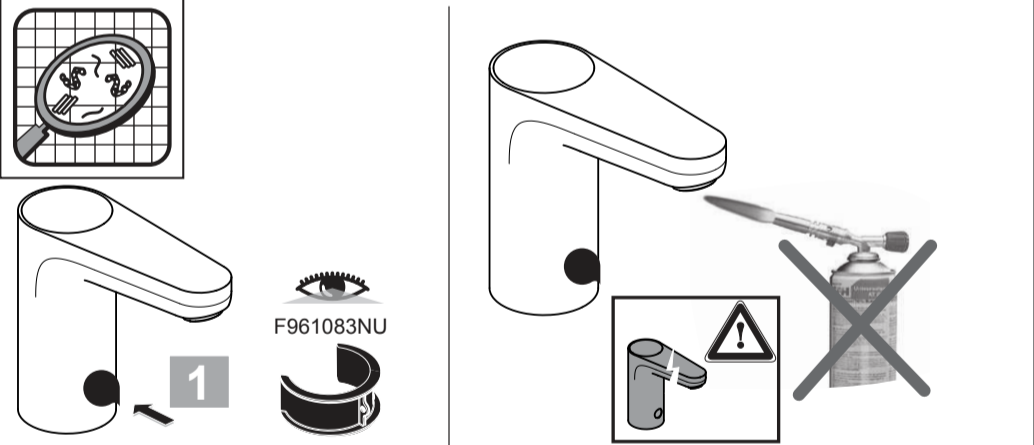

P bar		MAX.		5		Q (3 bar)
	T °C		MAX. 80		65		l/min 5,8