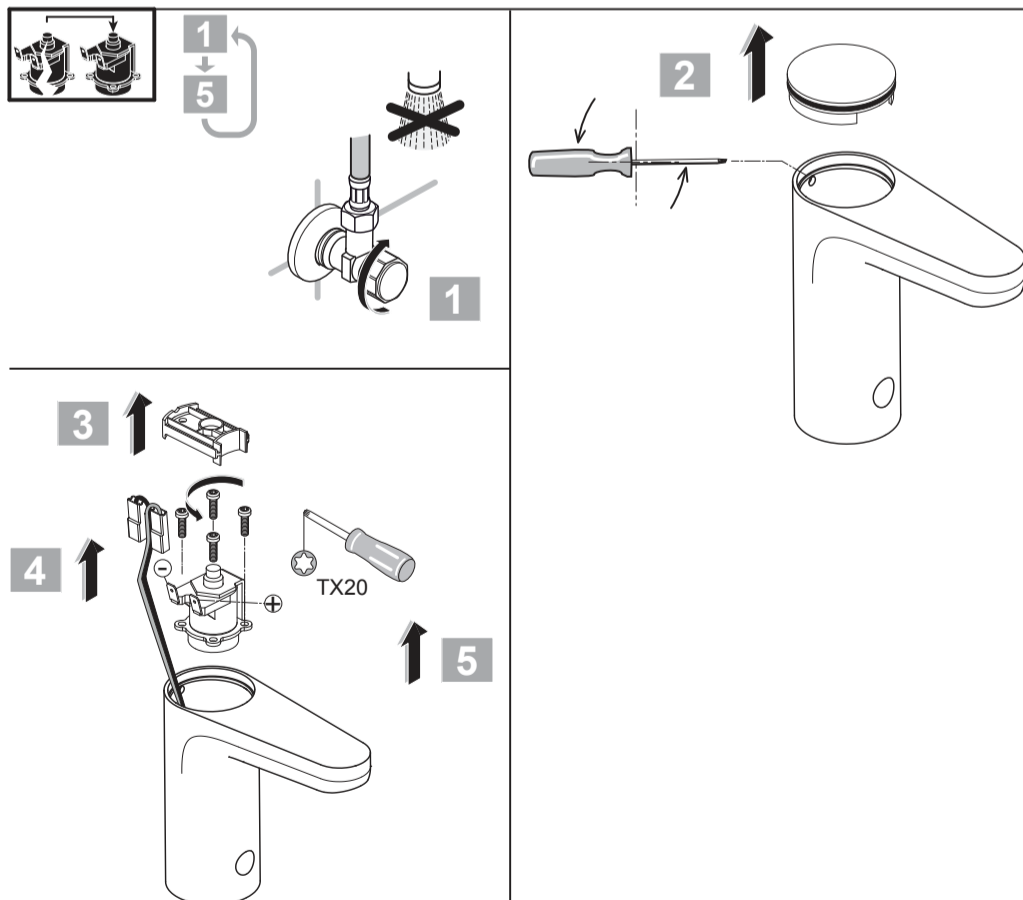

A6146

Model No.
(BI20A-065092-I)

Ideal Standard

CERAPLUS
A 6145 .. A 6146 ..

0421 / A 868 918
Made in Germany

A6145

6V Lithium
CR-P2

Ideal Standard International NV
 Corporate Village - Gent Building
 Da Vincilaan 2
 1935 Zaventem
 Belgium

www.idealstandardinternational.com

	P bar		MAX.		5		Q (3 bar)
	T °C		MAX. 80		65		l/min 5,8