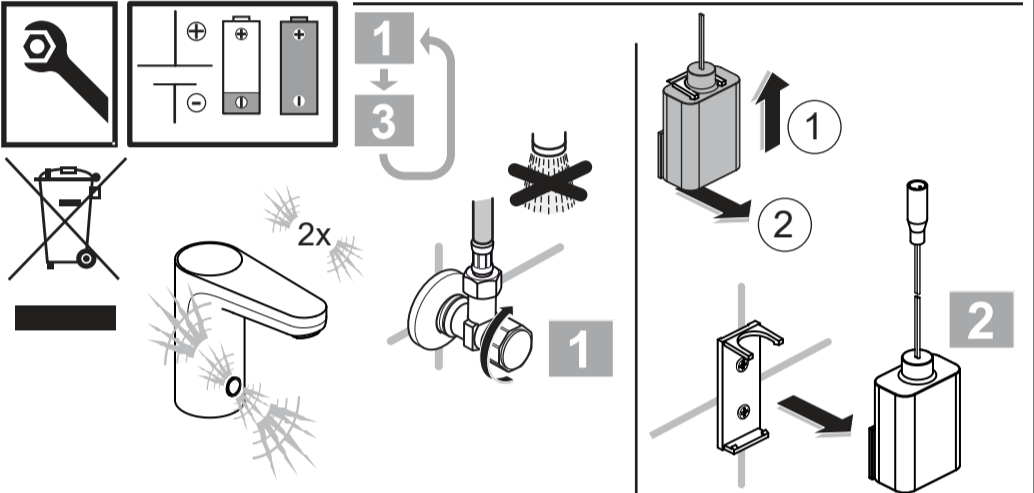

P bar		MAX.		5		Q (3 bar)
	T °C		MAX. 80		65		l/min 5,8