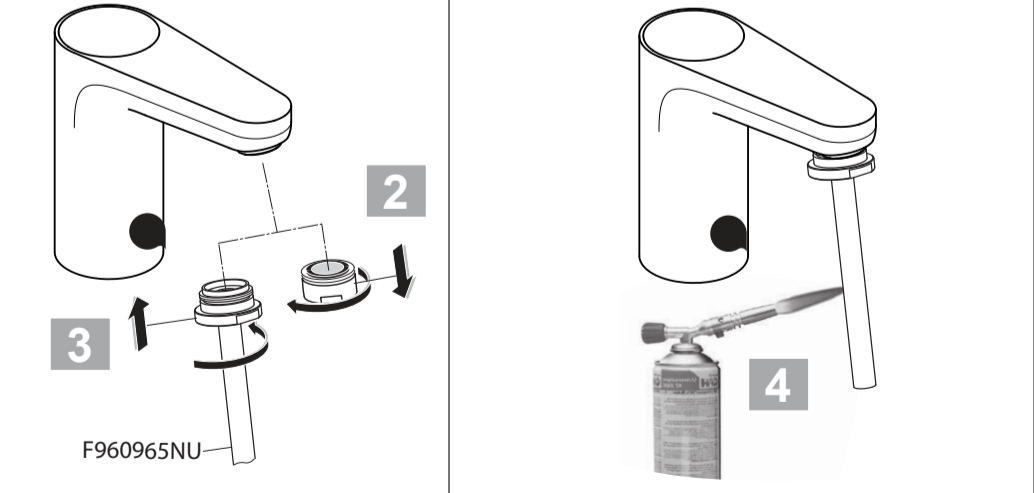

P bar		MAX.		5		Q (3 bar)
	T °C		MAX. 80		65		l/min 5,8