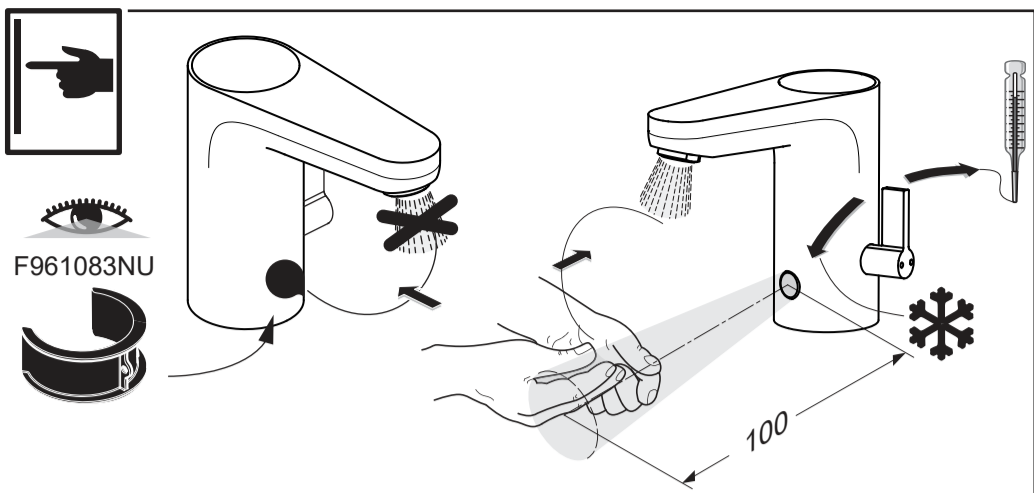

A6146

Model No.
(BI20A-065092-I)

Ideal Standard

CERAPLUS
A 6145 .. A 6146 ..

0421 / A 868 918
Made in Germany

A6145

6V Lithium
CR-P2

Ideal Standard International NV
 Corporate Village - Gent Building
 Da Vincilaan 2
 1935 Zaventem
 Belgium

www.idealstandardinternational.com

	P bar		MAX.		5		Q (3 bar)
	T °C		MAX. 80		65		l/min 5,8