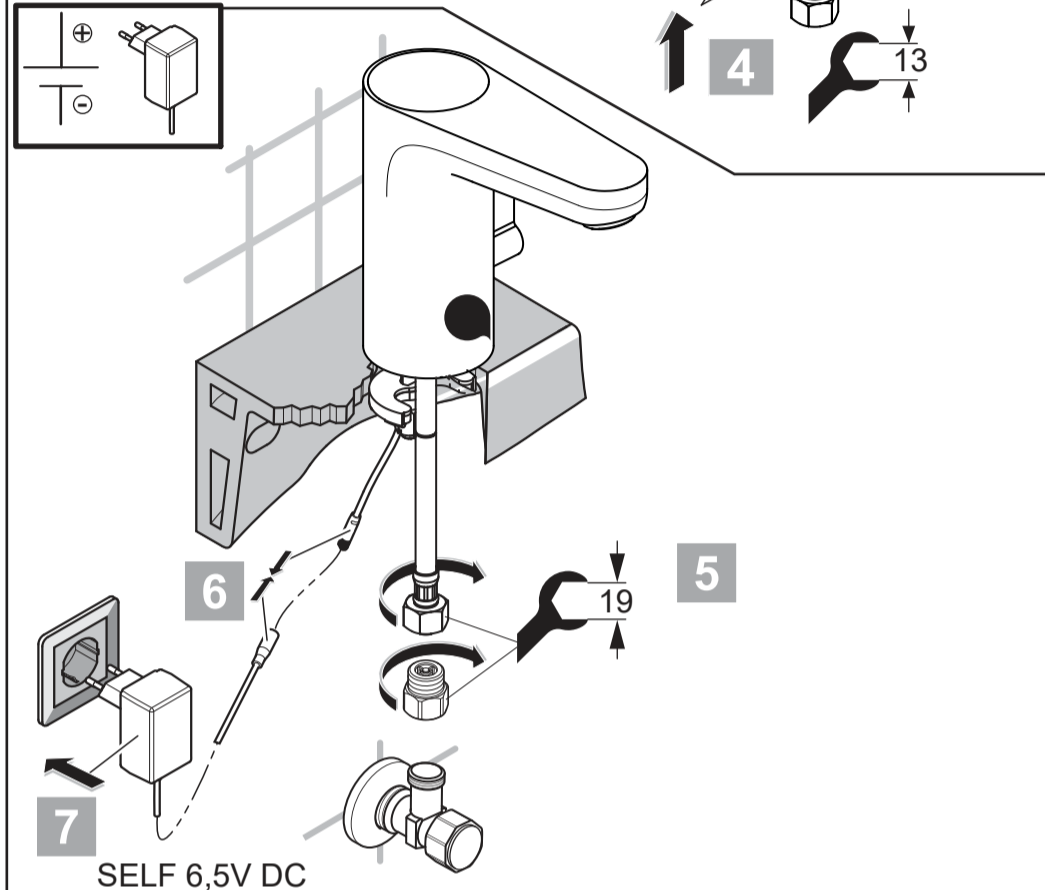

A6146

Model No.
(BI20A-065092-I)

Ideal Standard

CERAPLUS
A 6145 .. A 6146 ..

0421 / A 868 918
Made in Germany

A6145

6V Lithium
CR-P2

Ideal Standard International NV
 Corporate Village - Gent Building
 Da Vincilaan 2
 1935 Zaventem
 Belgium

www.idealstandardinternational.com

	P bar		MAX.		5		Q (3 bar)
	T °C		MAX. 80		65		l/min 5,8