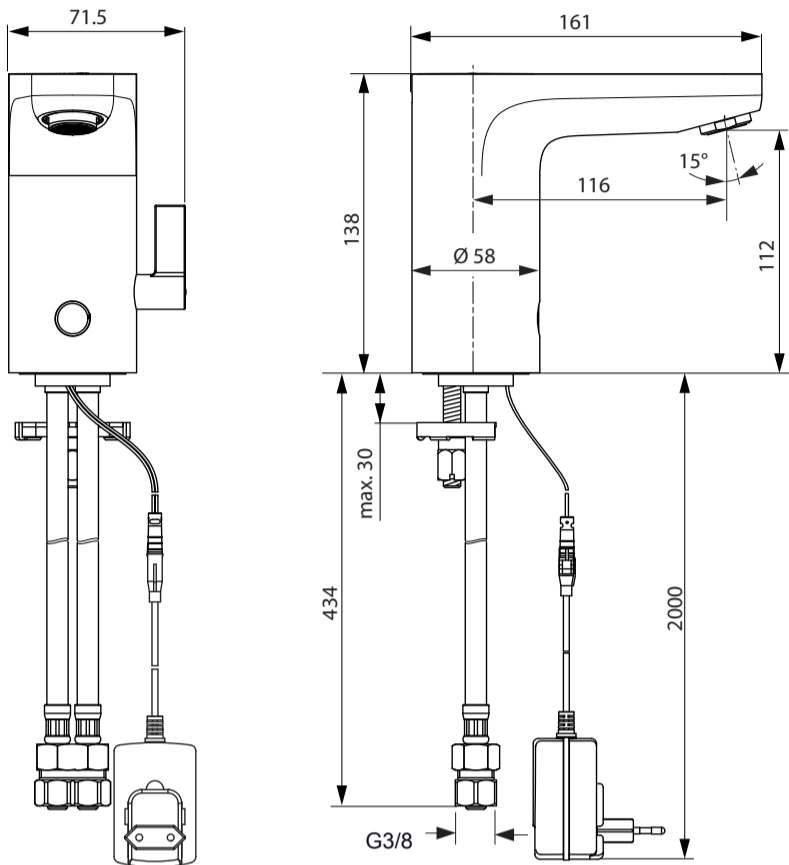

A6146

Model No.
(BI20A-065092-I)

Ideal Standard

CERAPLUS
A 6145 .. A 6146 ..

0421 / A 868 918
Made in Germany

A6145

6V Lithium
CR-P2

Ideal Standard International NV
 Corporate Village - Gent Building
 Da Vincilaan 2
 1935 Zaventem
 Belgium

www.idealstandardinternational.com

	P bar		MAX.		5		Q (3 bar)
	T °C		MAX. 80		65		l/min 5,8