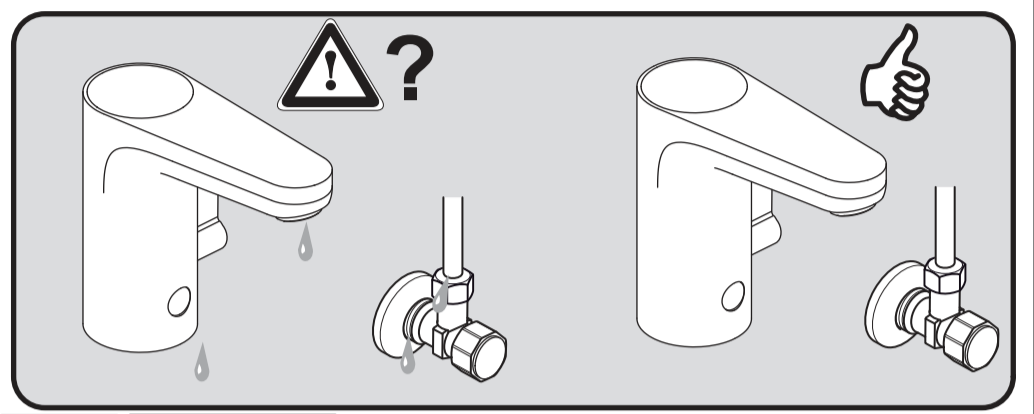

P bar		MAX.		5		Q (3 bar)
	T °C		MAX. 80		65		l/min 5,8