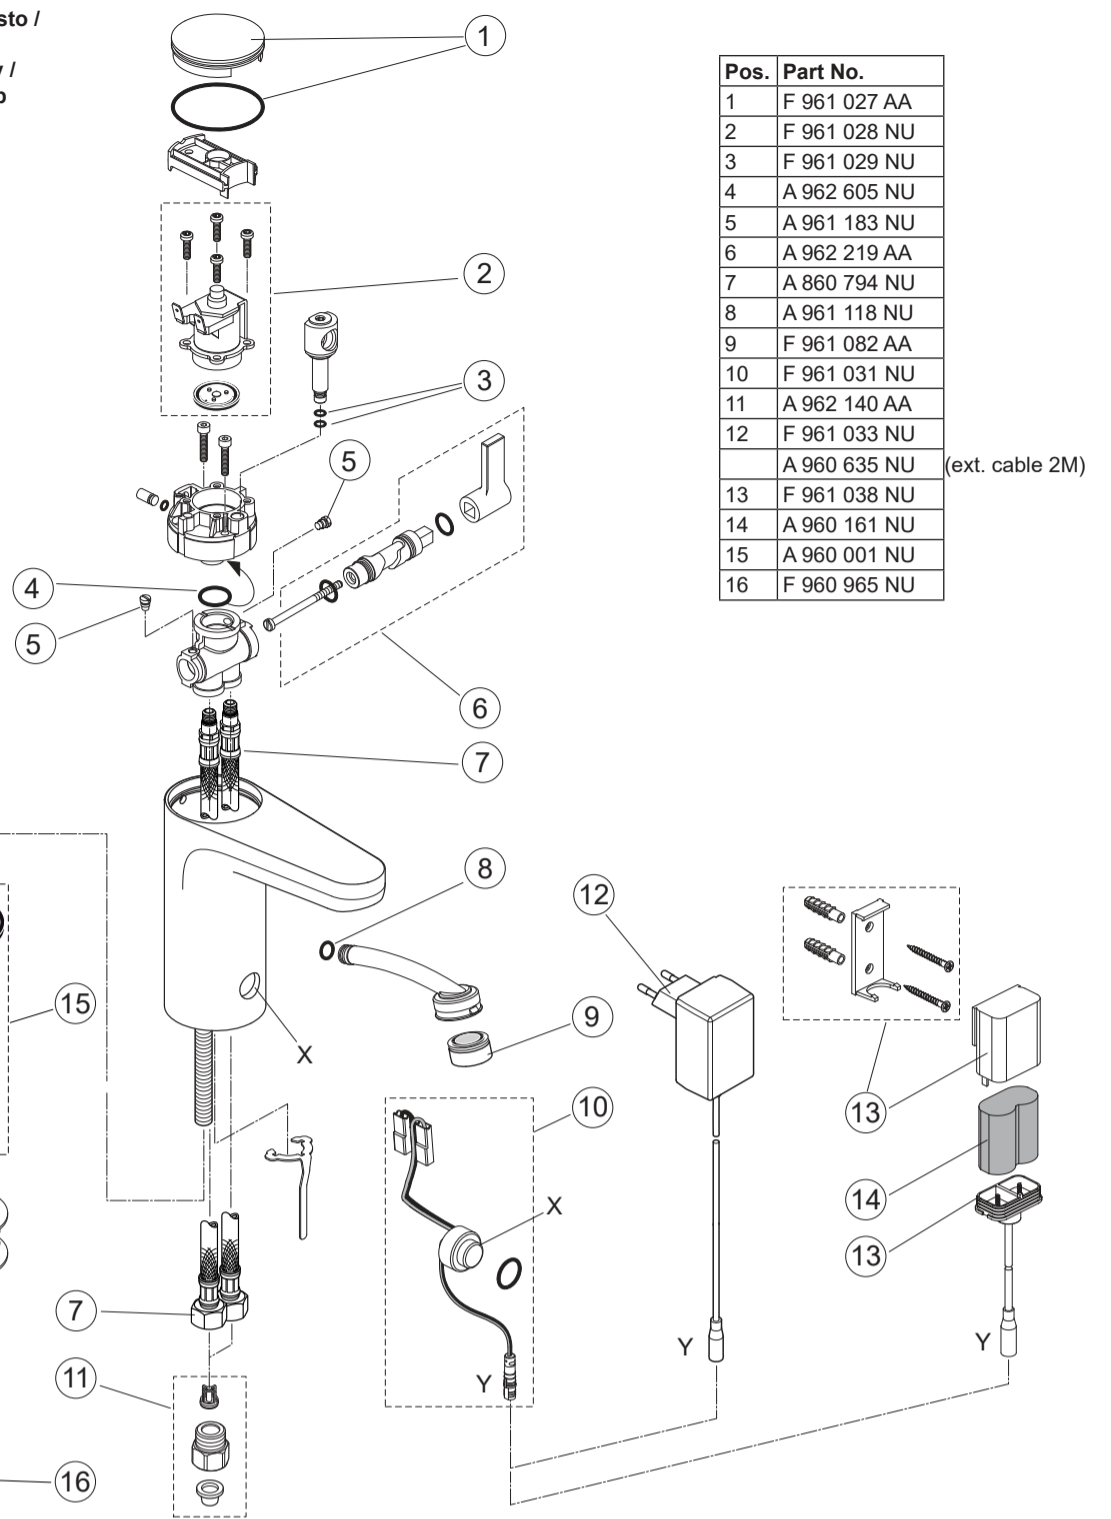

A6146

Model No.
(BI20A-065092-I)

Ideal Standard

CERAPLUS
A 6145 .. A 6146 ..

0421 / A 868 918
Made in Germany

A6145

6V Lithium
CR-P2

Ideal Standard International NV
 Corporate Village - Gent Building
 Da Vincilaan 2
 1935 Zaventem
 Belgium

www.idealstandardinternational.com

	P bar		MAX.		5		Q (3 bar)
	T °C		MAX. 80		65		l/min 5,8