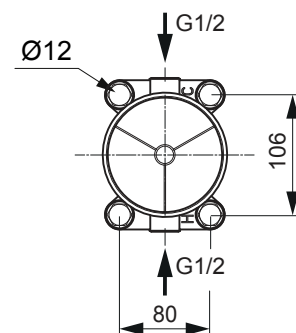

Pos.	Part No.
1	A 963 548 NU
2	N 960 006 NU
3	A 961 667 NU

A 6133 NU

1220 / A 868 801
 Made in Germany

	P	bar				Q (3 bar)
	T	°C				l/min 28

Ideal Standard International NV
 Corporate Village - Gent Building
 Da Vincilaan 2
 1935 Zaventem
 Belgium