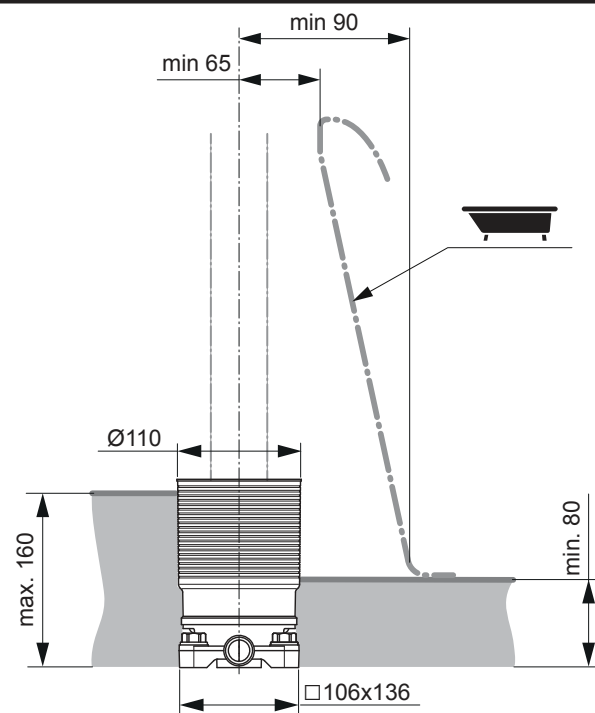

Pos.	Part No.
1	A 963 548 NU
2	N 960 006 NU
3	A 961 667 NU

A 6133 NU

1220 / A 868 801
 Made in Germany

	P	bar				Q (3 bar)
	T	°C				l/min 28

Ideal Standard International NV
 Corporate Village - Gent Building
 Da Vincilaan 2
 1935 Zaventem
 Belgium