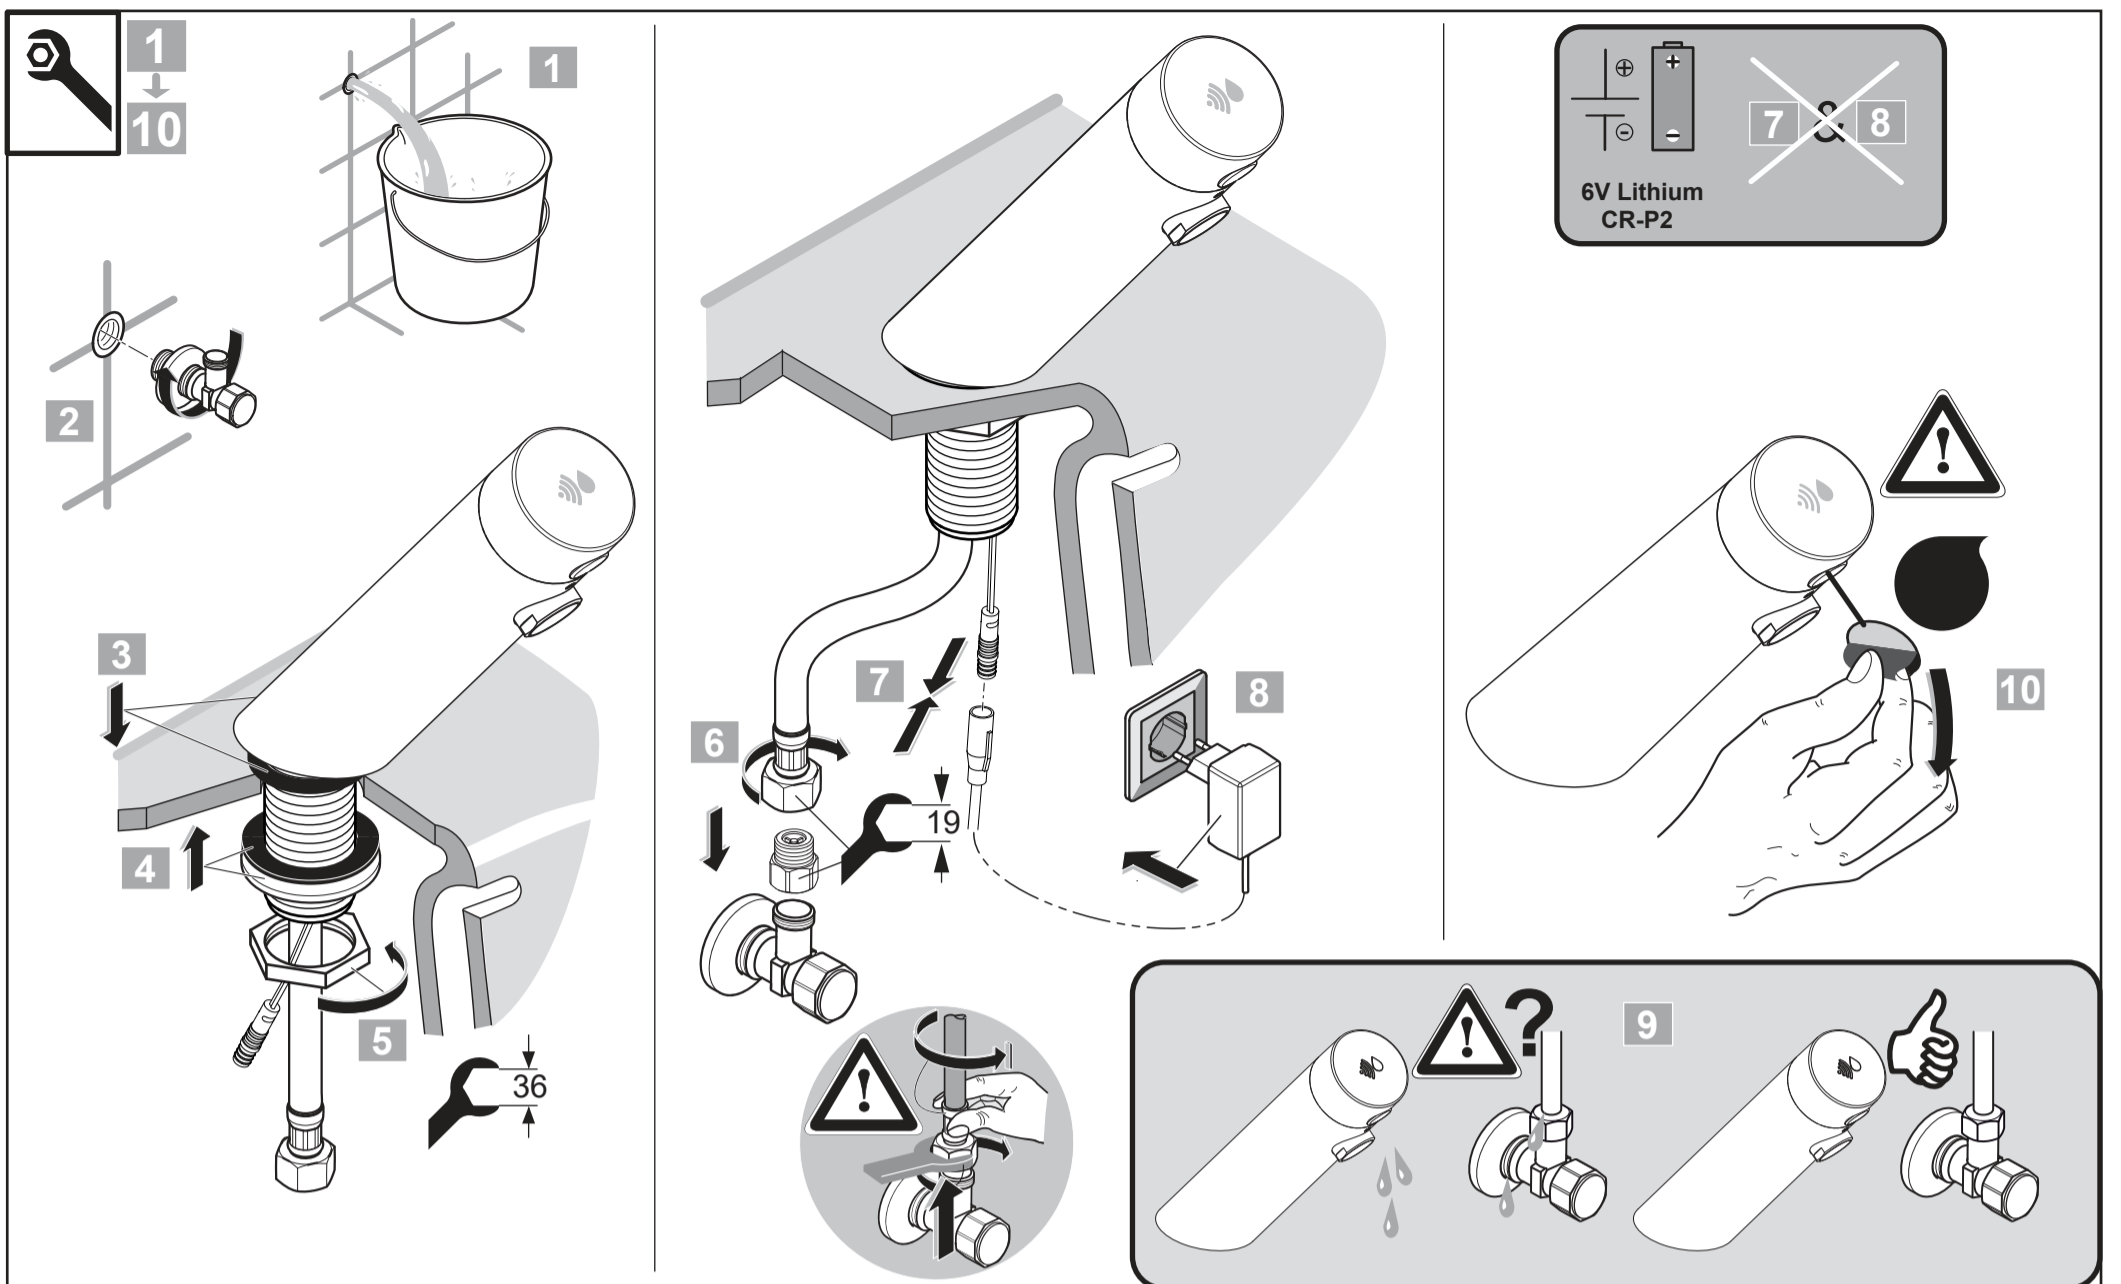

## SENSORFLOW NEW

A 7556 .. A 7557 ..

0421 / A 868 889  
 Made in Germany

Ideal Standard International NV  
 Corporate Village - Gent Building  
 Da Vincilaan 2  
 1935 Zaventem  
 Belgium

www.idealstandardinternational.com