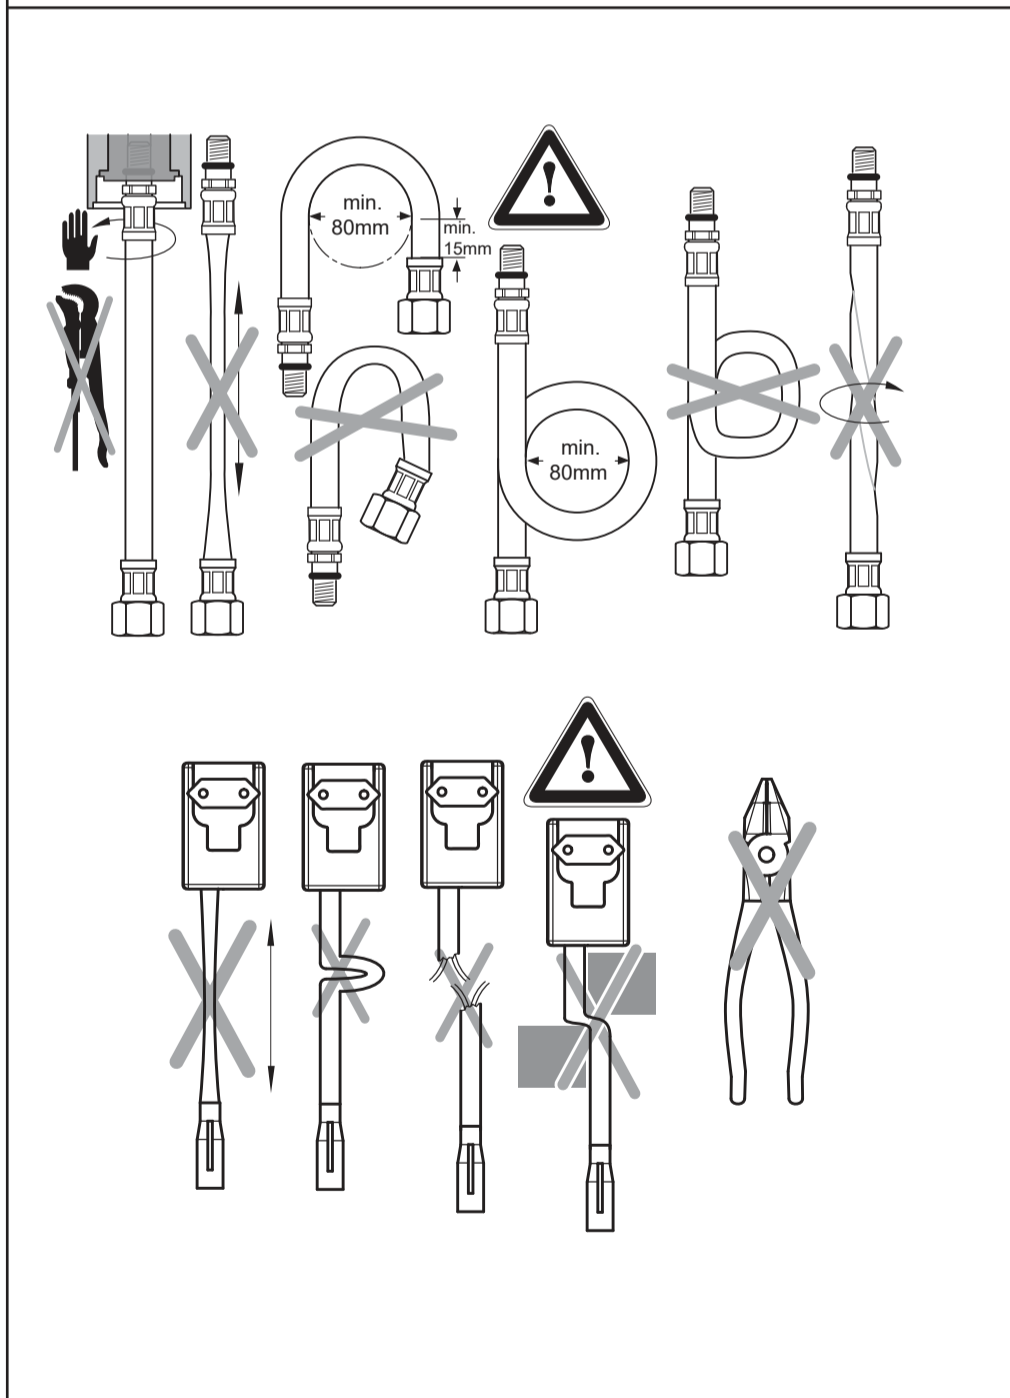

## SENSORFLOW NEW

A 7556 .. A 7557 ..

0421 / A 868 889  
 Made in Germany

Ideal Standard International NV  
 Corporate Village - Gent Building  
 Da Vincilaan 2  
 1935 Zaventem  
 Belgium

www.idealstandardinternational.com