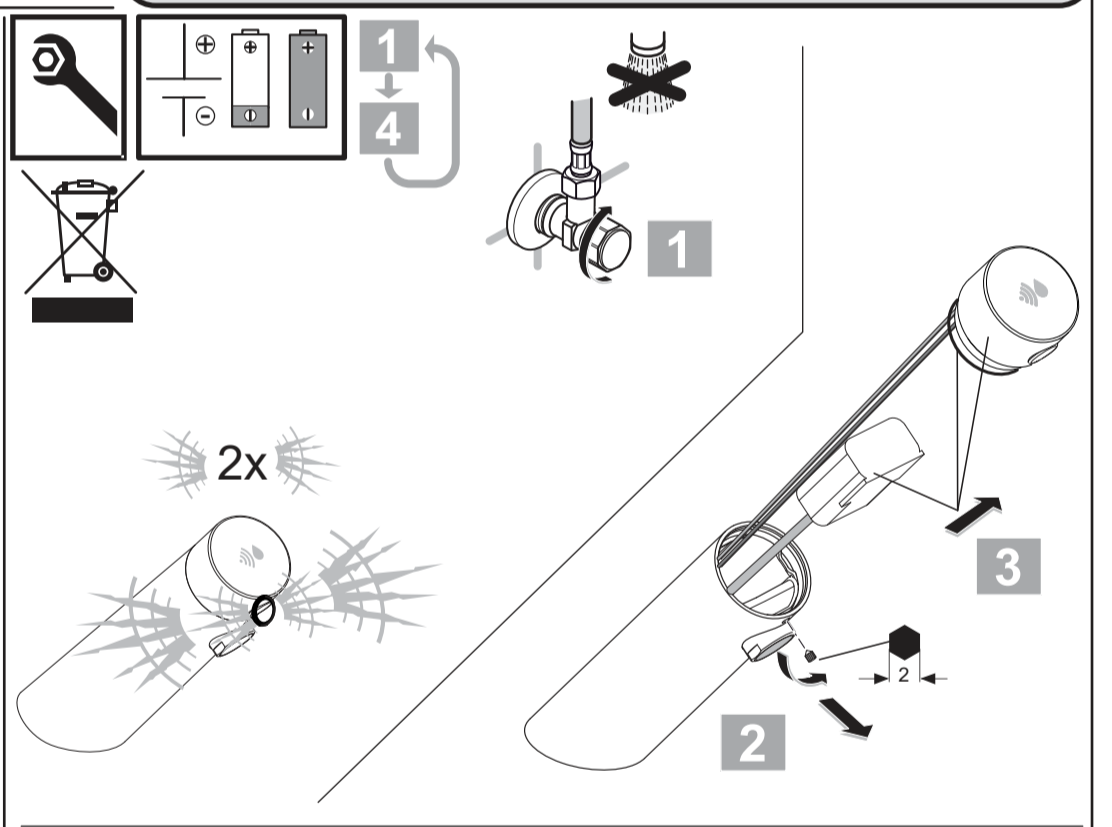

## SENSORFLOW NEW

A 7556 .. A 7557 ..

0421 / A 868 889  
 Made in Germany

Ideal Standard International NV  
 Corporate Village - Gent Building  
 Da Vincilaan 2  
 1935 Zaventem  
 Belgium

www.idealstandardinternational.com