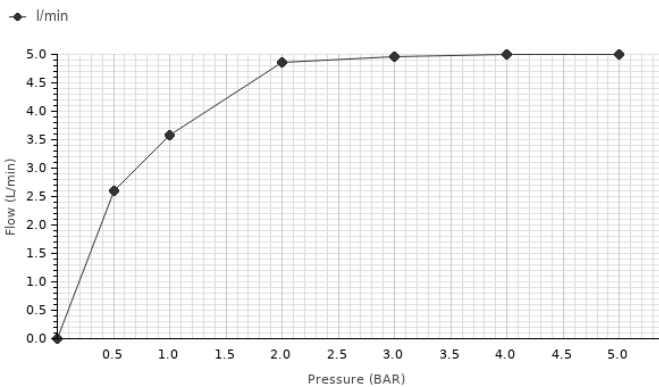

SMART BOX BASIN

Description

SMART BOX BASIN - Universal and quick installation for basin mixer. 1/2" connections. Possibility of vertical and horizontal installation.

Finish

chrome

100144928 - N199999427

Flow rate diagramme

Pressure (bar)	0	0.5	1	2	3	4	5
Flow - l/min	0	2.6	3.57	4.85	4.95	5	5

Technical drawing

Dimensions in mm