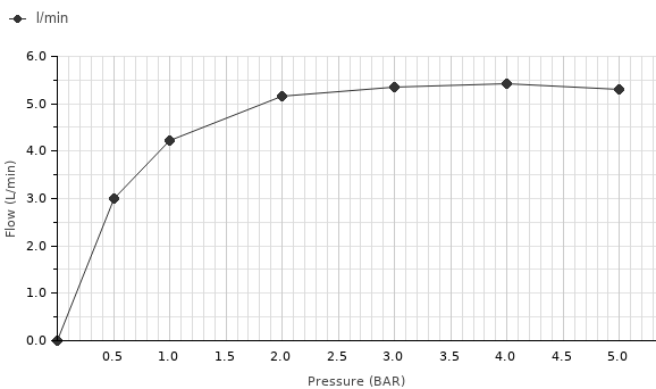

Description

200 mm high spout single lever basin mixer 3/8". Ø35 mm ceramic cartridge. Length of hoses 430 mm. Without pop-up waste set 1 1/4". "Plus" aerator. Cold-water opening. Flow rate 5 l/min. at 3 bar.

Finish

Matt black
100208355

Other Finishes

chrome
100208354

Certifications and quality characteristics

Flow rate diagramme

Pressure (bar)	0	0.5	1	2	3	4	5
Flow - l/min (±15%)	0	3.01	4.22	5.17	5.34	5.42	5.3

Technical drawing

Dimensions in mm