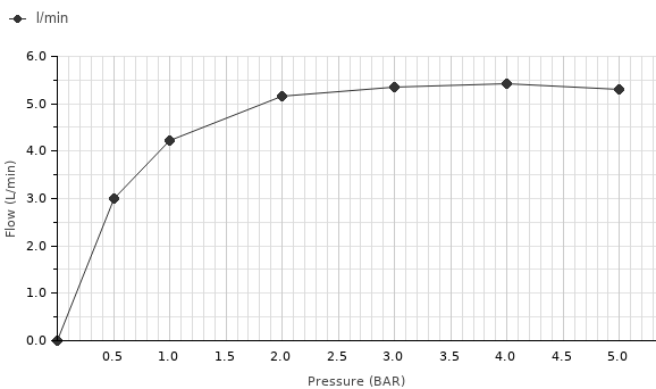

### Description

306 mm high spout single lever basin mixer 3/8". Ø35 mm ceramic cartridge. Length of hoses 420 mm. Without pop-up waste set 1 1/4". "Plus" aerator. Cold-water opening. Flow rate 5,34 l/min. at 3 bar.

### Flow rate diagramme

| Pressure (bar) | 0 | 0.5  | 1    | 2    | 3    | 4    | 5   |
|----------------|---|------|------|------|------|------|-----|
| Flow - l/min   | 0 | 3.01 | 4.22 | 5.17 | 5.34 | 5.42 | 5.3 |