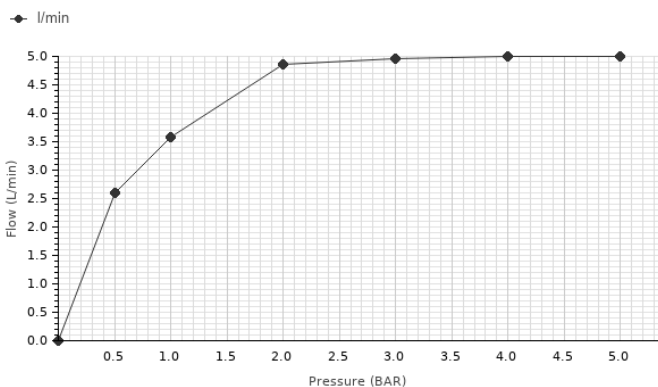

eco

Description

Single lever basin mixer trim kit. . Ø35 mm ceramic cartridge. Without pop up waste. Flow rate 5 L/min at 3 bar. Possibility of vertical and horizontal installation.

Finish

black

100210549 - N199999066

Other Finishes

chrome

100210548

N199999068

Flow rate diagramme

Pressure (bar)	0	0.5	1	2	3	4	5
Flow - l/min	0	2.6	3.57	4.85	4.95	5	5

Technical drawing

Dimensions in mm