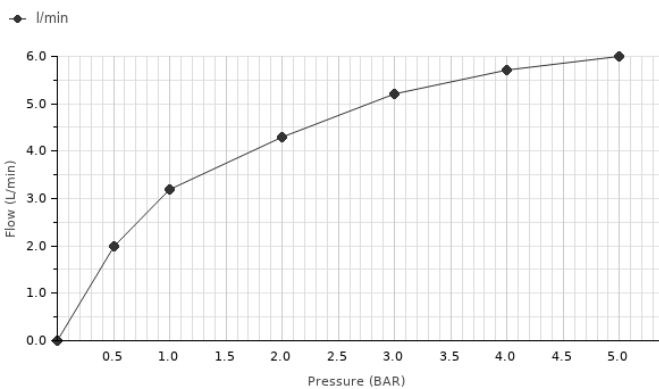

NEW

Description

ROUND - Electronic basin mixer with one water inlet 1/2" connections, "plus" aerator, without pop up waste. Battery 4x1,5V (AA). Flow rate 5,2 l/min at 3 bar.

Finish

chrome

100238453 - N200000044

Flow rate diagramme

Pressure (bar)	0	0.5	1	2	3	4	5
Flow - l/min	0	2	3.2	4.3	5.2	5.7	6

Technical drawing

Dimensions in mm