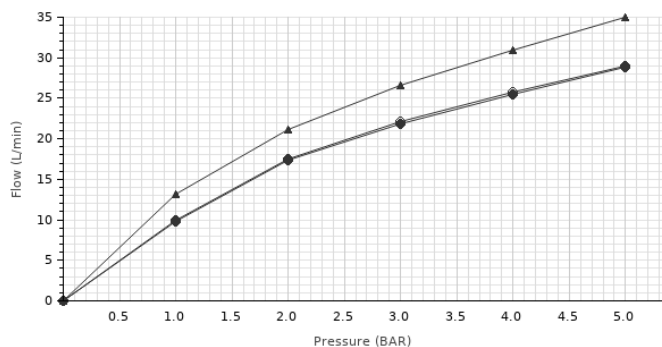

## Description

Single lever concealed bath/shower mixer with 3 outlets. Ø45 mm ceramic cartridge. Inlet connections 3/4", Outlet connections 1/2". Trim kit and Smart box body included. The flow rate at 3 bar is 22 l/min for both lateral outlets and 26 l/min for the upper outlet. Possibility to combine functions simultaneously. Trims for hand shower, rain and cascade buttons installed. Additionally it's included a central jet trim button interchangeable. It can be combined with 100243874 y 100243839 opening the additional outlet at the bottom.

## Flow rate diagramme

| Pressure (bar)   | 0 | 1    | 2    | 3    | 4    | 5    |
|------------------|---|------|------|------|------|------|
| Flow - A (l/min) | 0 | 9.8  | 17.4 | 21.9 | 25.5 | 28.9 |
| Flow - B (l/min) | 0 | 13.2 | 21.2 | 26.6 | 31   | 35   |
| Flow - C (l/min) | 0 | 9.9  | 17.5 | 22.1 | 25.8 | 29   |

## Technical drawing

Dimensions in mm