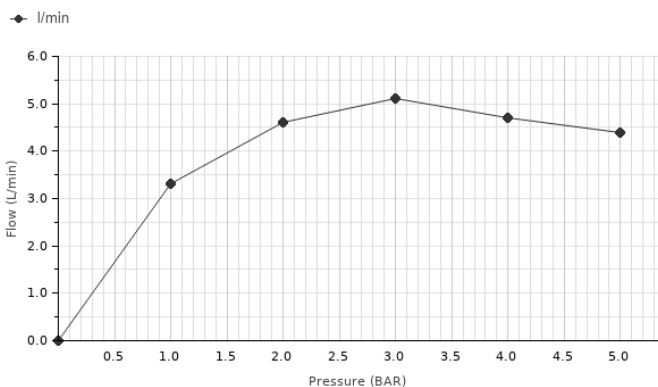

Description

Single lever bidet mixer 3/8". Ø25 mm.ceramic cartridge. Length of hoses 405 mm. With pop-up waste set 1 1/4". "Plus" aerator. Flow rate 5 l/min. at 3 bar.

Finish

chrome

100263918 - N186490034

Other Finishes

black

100263975 N186490036

Flow rate diagramme

Pressure (bar)	0	1	2	3	4	5
Flow - l/min	0	3.3	4.6	5.1	4.7	4.4

Technical drawing

Dimensions in mm