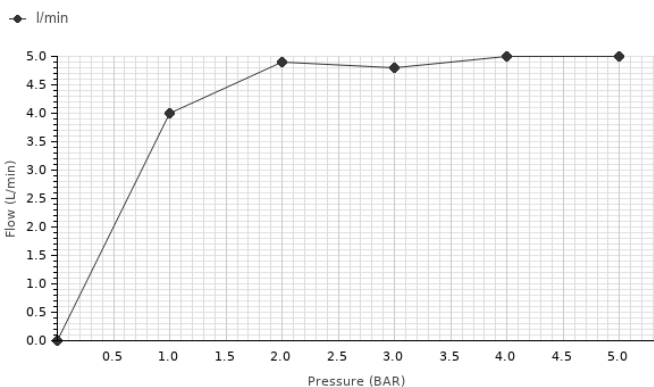

Description

Single lever basin mixer 3/8". Ø25 mm ceramic cartridge. Length of hoses 405 mm. With pop-up waste set 1 1/4". "Plus" aerator. Flow rate 5 l/min. at 3 bar.

Finish

chrome

100263947 - N199998927

Other Finishes

black

100264003

N199998922

Flow rate diagramme

Pressure (bar)	0	1	2	3	4	5
Flow - l/min	0	4	4.9	4.8	5	5

Technical drawing

Dimensions in mm