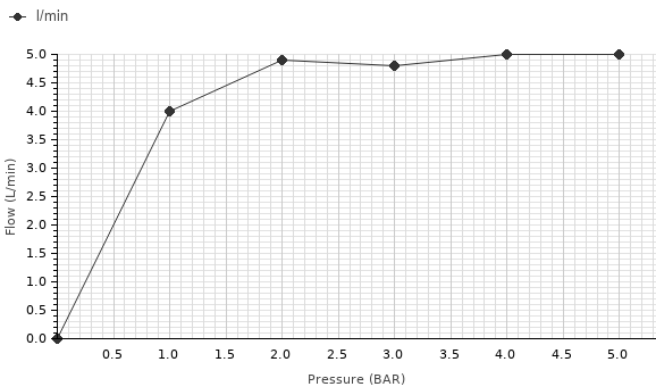

Description

Single lever basin mixer 3/8". Ø25 mm ceramic cartridge. Length of hoses 405 mm. With pop-up waste set 1 1/4". "Plus" aerator. Flow rate 5 l/min. at 3 bar.

Finish

black

100264003 - N199998922

Other Finishes

chrome

100263947 N199998927

Flow rate diagramme

Pressure (bar)	0	1	2	3	4	5
Flow - l/min	0	4	4.9	4.8	5	5

Technical drawing

Dimensions in mm