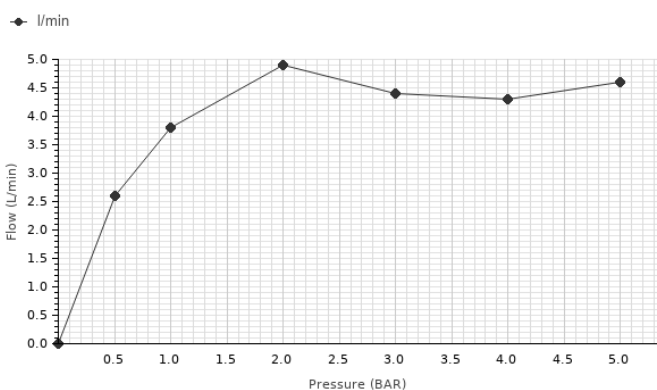

Description

Single lever basin mixer. Ø25 mm. ceramic cartridge. Connection 3/8". Length of hoses 370 mm. "Plus" aerator. Cold-water opening. Flow rate 4,4 l/min. at 3 bar

Finish

chrome
100283402

Flow rate diagramme

| Pressure (bar) | 0 | 0.5 | 1 | 2 | 3 | 4 | 5 |
|----------------|---|-----|-----|-----|-----|-----|-----|
| Flow - l/min | 0 | 2.6 | 3.8 | 4.9 | 4.4 | 4.3 | 4.6 |

Technical drawing

Dimensions in mm