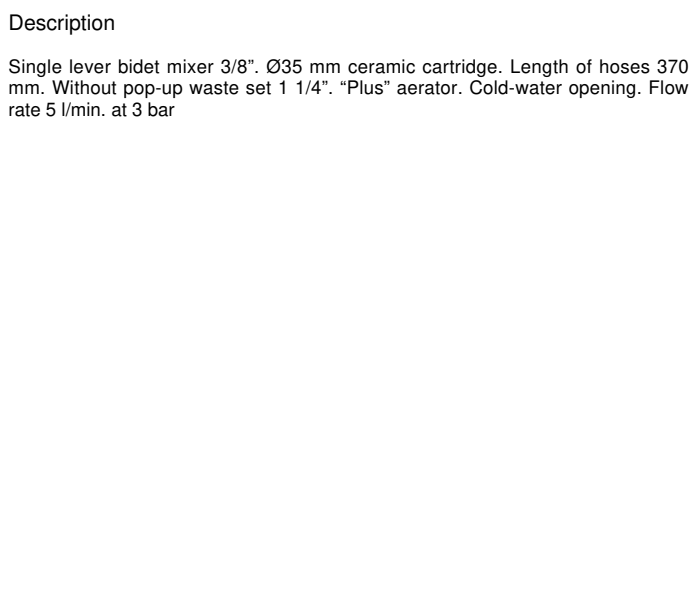

Other Finishes

chrome
100313212