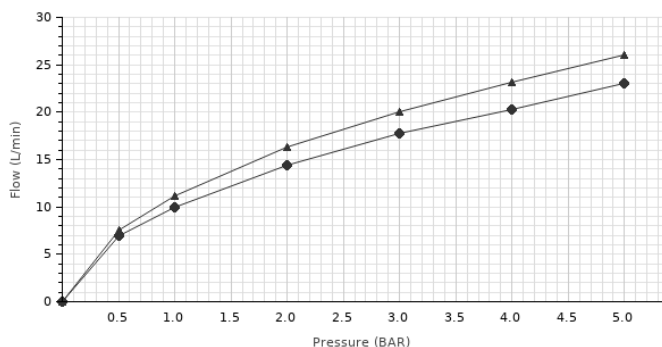

Flow rate diagramme

Pressure (bar)	0	0.5	1	2	3	4	5
Flow - Bath (l/min) (±15%)	0	7	10	14.4	17.7	20.3	23
Flow - Shower (l/min) (±15%)	0	7.6	11.2	16.3	20	23.2	26

◆ Bath (l/min) ▲ Shower (l/min)