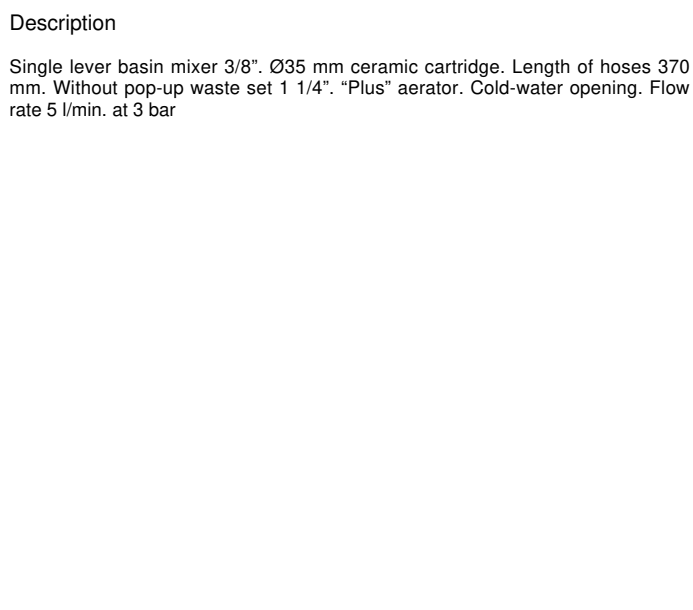

ACRO COMPACT

Description

Single lever basin mixer 3/8". Ø35 mm ceramic cartridge. Length of hoses 370 mm. Without pop-up waste set 1 1/4". "Plus" aerator. Cold-water opening. Flow rate 5 l/min. at 3 bar

Finish

Matt black
100313243

Other Finishes

chrome
100313242

Technical drawing

Dimensions in mm