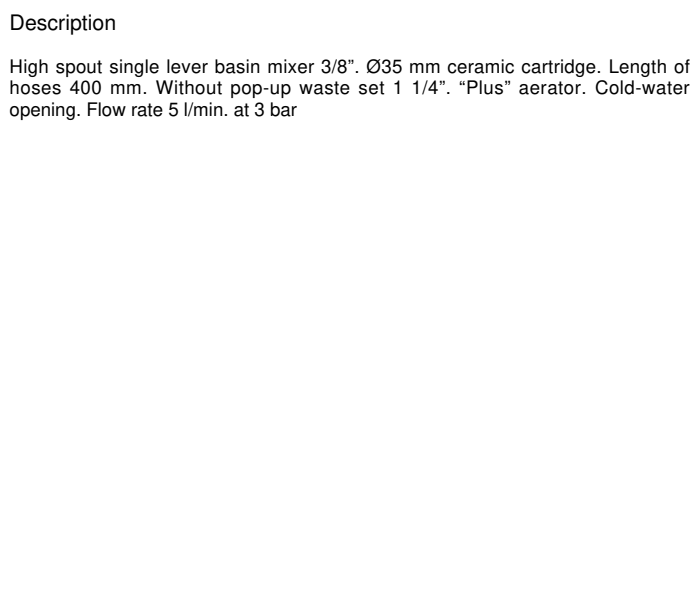

ACRO COMPACT

Description

High spout single lever basin mixer 3/8". Ø35 mm ceramic cartridge. Length of hoses 400 mm. Without pop-up waste set 1 1/4". "Plus" aerator. Cold-water opening. Flow rate 5 l/min. at 3 bar

Finish

Matt black
100313251

Other Finishes

chrome
100313238

Technical drawing

Dimensions in mm