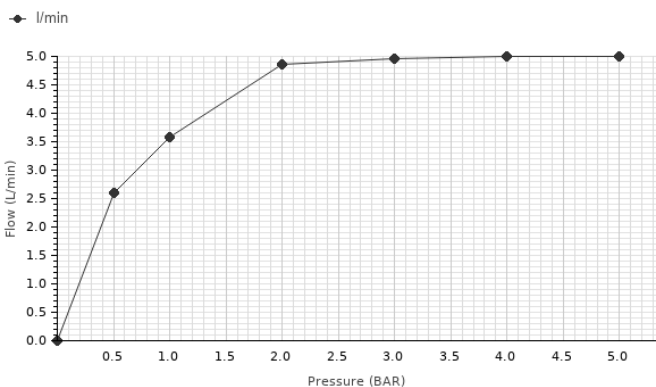

### Description

Internal part for wall basin mixer with Ø35 mm ceramic cartridge. 1/2" connectors.

### Flow rate diagramme

Pressure (bar)	0	0.5	1	2	3	4	5
Flow - l/min (±15%)	0	2.6	3.57	4.85	4.95	5	5

### Technical drawing

Dimensions in mm