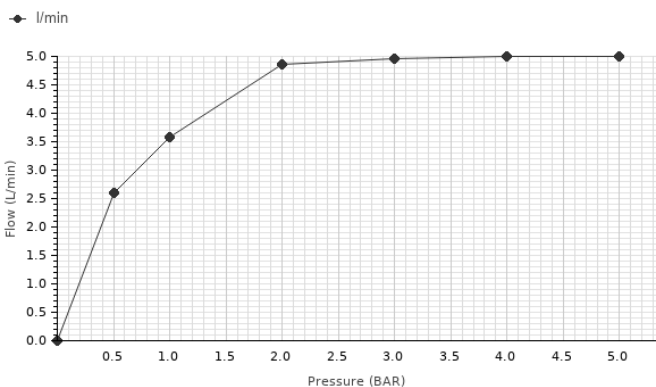

Description

Single lever basin mixer trim kit. . Ø35 mm ceramic cartridge. Without pop up waste. Flow rate 5 L/min at 3 bar.

Finish

chrome
100318277

Other Finishes

brushed copper
100318267

copper
100318370

titanium
100318373

brushed titanium
100318392

Gold
100318278

Matt black
100318372

brushed gold
100318377

Flow rate diagramme

Pressure (bar)	0	0.5	1	2	3	4	5
Flow - l/min (±15%)	0	2.6	3.57	4.85	4.95	5	5

Technical drawing

Dimensions in mm