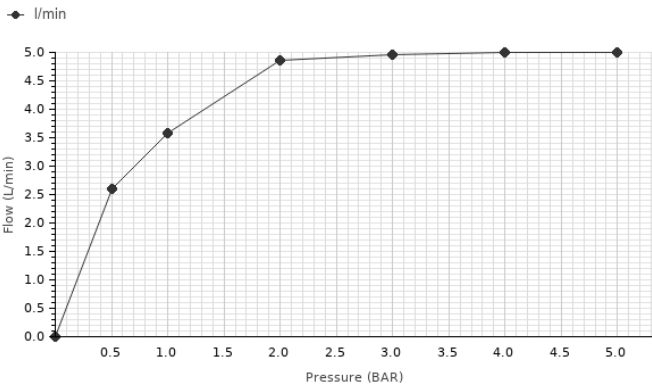

Description

Single lever basin mixer trim kit. . Ø35 mm ceramic cartridge. Without pop up waste. Flow rate 5 L/min at 3 bar.

Finish

copper
100318370

Other Finishes

brushed copper
100318267

Gold
100318278

titanium
100318373

brushed titanium
100318392

chrome
100318277

Matt black
100318372

brushed gold
100318377

Flow rate diagramme

Pressure (bar)	0	0.5	1	2	3	4	5
Flow - l/min (±15%)	0	2.6	3.57	4.85	4.95	5	5

Technical drawing

Dimensions in mm