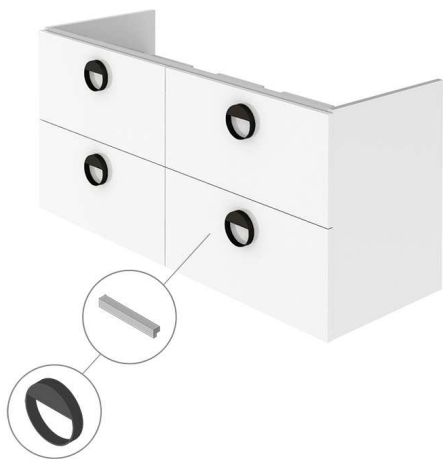

NEW

Description

Wall hung vanity 120cm. 4 drawers with soft close. Two models of handles are included: round black and linear chrome.

NK CONCEPT

Finish

 white
100318568

Other Finishes

 Grey Oak
100318584

Technical drawing

Dimensions in mm