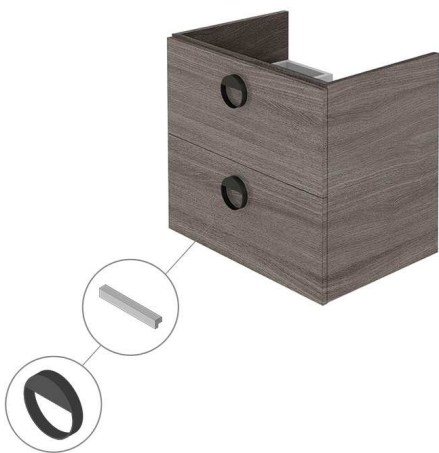

NEW

Description

Wall hung vanity 65cm. 2 drawers with soft close. Two models of handles are included: round black and linear chrome.

NK CONCEPT

Finish

Grey Oak
100318569

Other Finishes

white
100318579

Technical drawing

Dimensions in mm