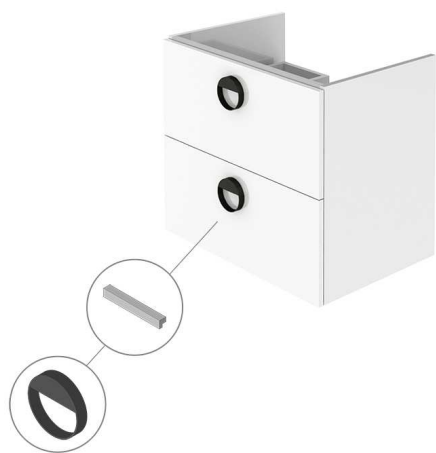

NEW

NK CONCEPT

Description

Wall hung vanity 65cm. 2 drawers with soft close. Two models of handles are included: round black and linear chrome.

Finish

white
100318579

Other Finishes

Grey Oak
100318569

Technical drawing

Dimensions in mm