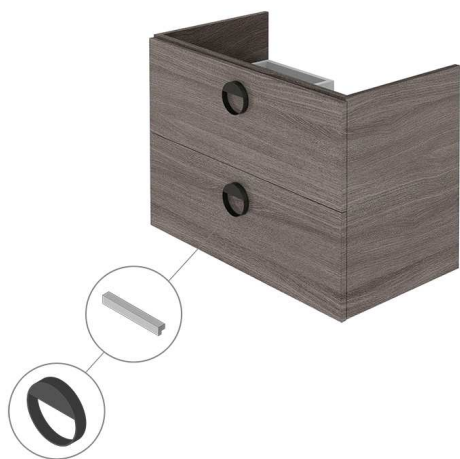

NEW

NK CONCEPT

Description

Wall hung vanity 80cm. 2 drawers with soft close. Two models of handles are included: round black and linear chrome.

Finish

Grey Oak
100318585

Other Finishes

white
100318583