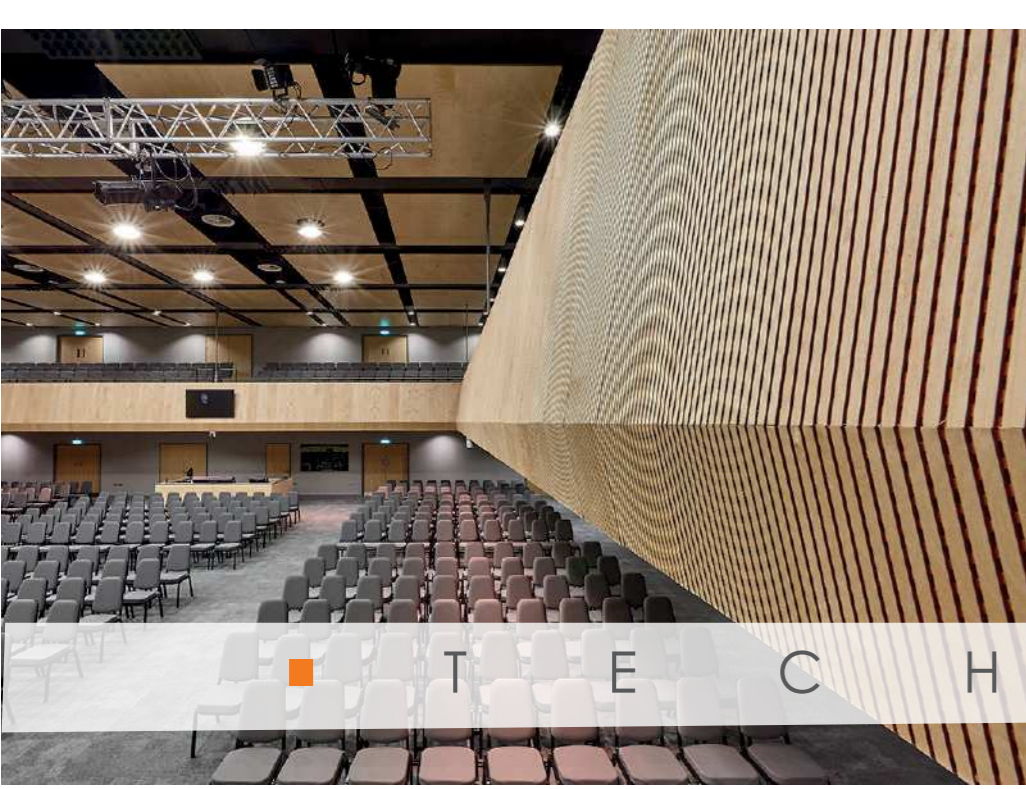

RASTREL MADERA + GRAPA
WOODEN STRIP + CRAMP

PERFIL OMEGA + GRAPA
OMEGA PROFILE + CRAMP

RASTREL MADERA
WOODEN STRIP

Medidas | Panel dimensions

TECHOS CEILINGS	MEDIDAS COMERCIALES COMMERCIAL SIZES	MEDIDAS REALES REAL SIZES
PERFIL OCULTO T-15 T-15 (9/16") concealed grid	1200x300 mm	1200x288 mm
PERFIL SEMIVISTO T-15/T-24 T-15 (9/16") or T-24 (15/16") semi-exposed grid	1200x300 mm 1200x600 mm 600x600 mm	1194x294 mm 1194x594 mm 594x594 mm
PERFIL OCULTO T-24 + GRAPA T-24 (15/16") concealed grid + cramp	1200x300 mm 2400x300 mm	1200x288 mm 2400x288 mm