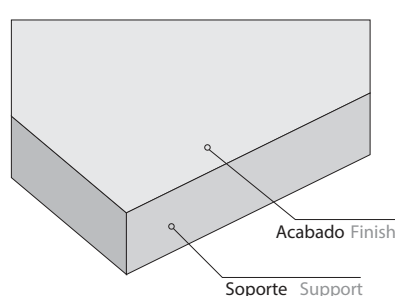

Soportes | Board core options