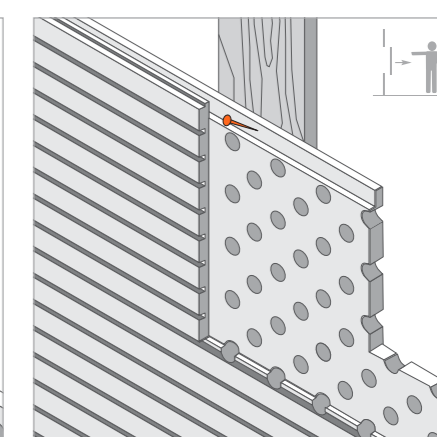

RASTREL MADERA
WOODEN STRIP