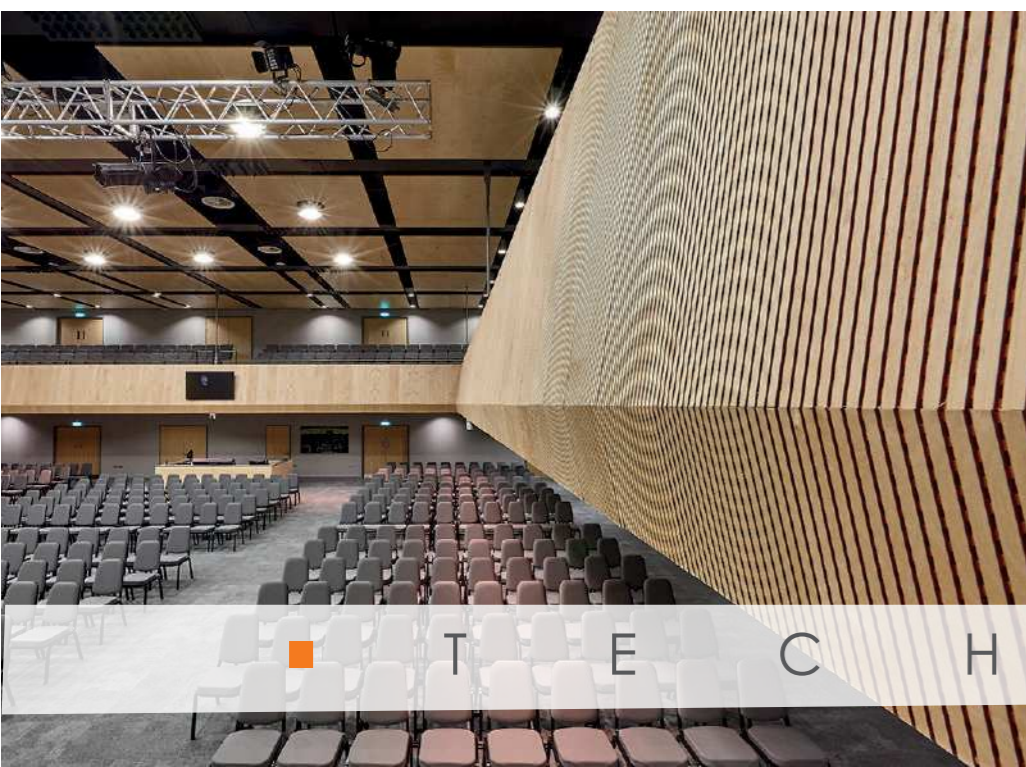

Medidas | Panel dimensions

TECHOS CEILINGS	MEDIDAS COMERCIALES COMMERCIAL SIZES	MEDIDAS REALES REAL SIZES
PERFIL OCULTO T-15 T-15 (9/16") concealed grid	1200x300 mm	1200x288 mm
PERFIL SEMIVISTO T-15/T-24 T-15 (9/16") or T-24 (15/16") semi-exposed grid	1200x300 mm 1200x600 mm 600x600 mm	1194x294 mm 1194x594 mm 594x594 mm
PERFIL OCULTO T-24 + GRAPA T-24 (15/16") concealed grid + cramp	1200x300 mm 2400x300 mm	1200x288 mm 2400x288 mm

PAREDES WALLS	MEDIDAS COMERCIALES COMMERCIAL SIZES	MEDIDAS REALES REAL SIZES
PERFIL OMEGA + GRAPA OMEGA FORM + FIXING CRAMP	1200x300 mm 2400x300 mm	1200x288 mm 2400x288 mm
RASTREL DE MADERA + GRAPA WOODEN STRIP + CRAMP		
RASTREL DE MADERA WOODEN STRIP		

Soportes | Board core options

- **MDF ESTÁNDAR** STANDARD MDF
- **MDF IGNÍFUGO** FIRE-RETARDANT MDF
- **MDF HIDRÓFUGO** MOISTURE-RESISTANT MDF

Aplicaciones especiales | Non-standard applications

Todos los modelos Spigoacoustic permiten la posibilidad de instalarse sobre superficies curvas y/o inclinadas.
All Spigoacoustic models allow for installation on curved or sloped surfaces.

*Radio mínimo 2 m para curvatura.
*Minimum curvature radius 2 m.

*Deben preverse rastreles de madera cada 200 mm máximo de distancia y el único método posible de instalaciones el claveteado sobre rastrel. Pueden emplearse opcionalmente grapas.

*For installation on sloped surfaces, installation shall be performed by nailing the panels on wooden battens placed at 200 mm spacing. Fixing cramps are optional.

*Requiere validación de nuestro departamento técnico. Subject to validation by our technical department.

Detalle | Detail

Complementos | Complements