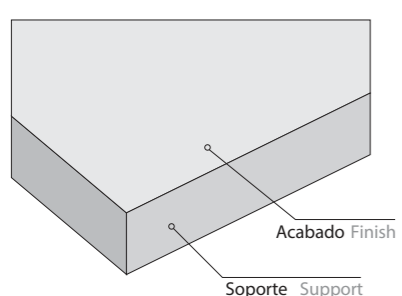

Soportes | Board core options