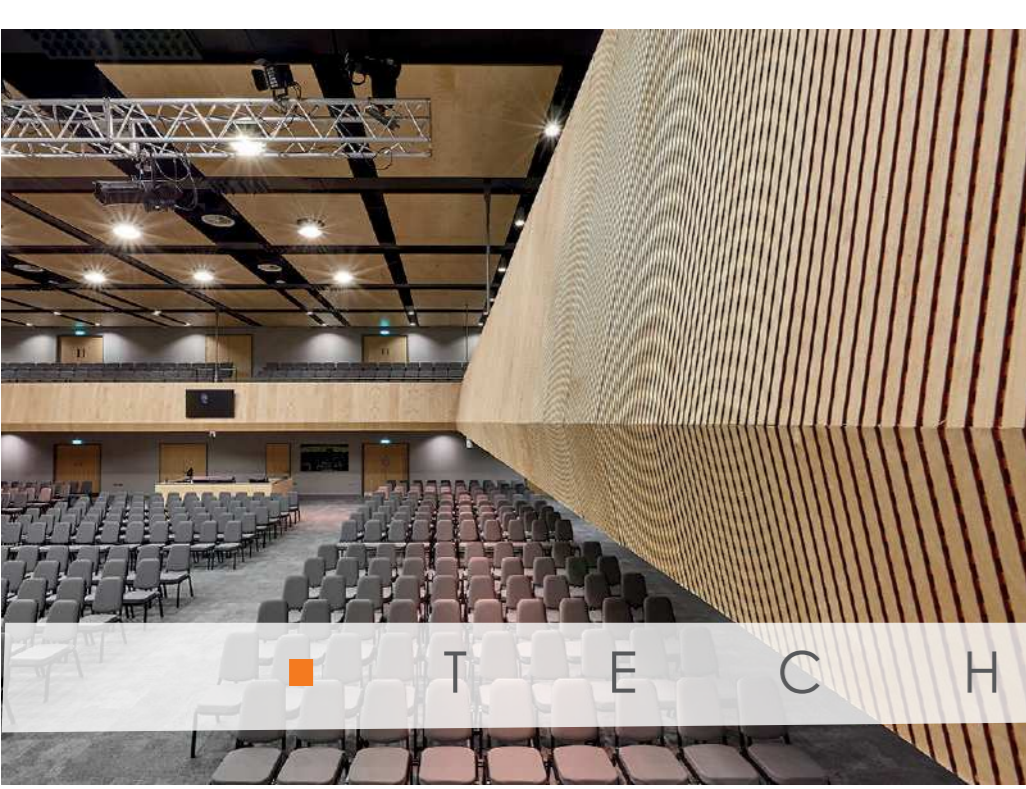

RASTREL MADERA + GRAPA
WOODEN STRIP + CRAMP

PERFIL OMEGA + GRAPA
OMEGA PROFILE + CRAMP

RASTREL MADERA
WOODEN STRIP

Medidas | Panel dimensions

TECHOS CEILINGS	MEDIDAS COMERCIALES COMMERCIAL SIZES	MEDIDAS REALES REAL SIZES
PERFIL OCULTO T-15 T-15 (9/16") concealed grid	1200x300 mm	1200x288 mm
PERFIL SEMIVISTO T-15/T-24 T-15 (9/16") or T-24 (15/16") semi-exposed grid	1200x300 mm 1200x600 mm 600x600 mm	1194x294 mm 1194x594 mm 594x594 mm
PERFIL OCULTO T-24 + GRAPA T-24 (15/16") concealed grid + cramp	1200x300 mm 2400x300 mm	1200x288 mm 2400x288 mm